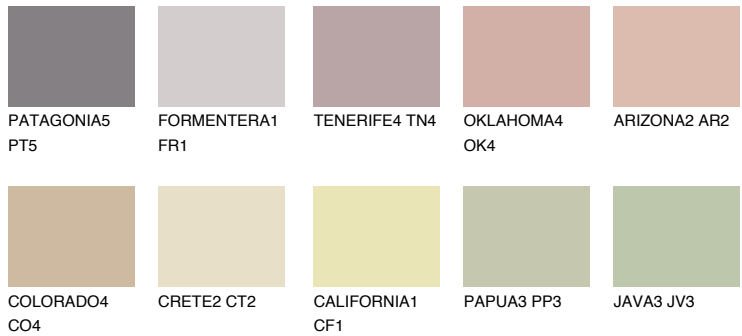

# COLOUR DETAILS

### Matching colours

#### COLOURS

#### INTENSE

For more information on plasters and paints, go to [www.ceresit.lv](http://www.ceresit.lv)

\*The presented colours refer to plasters and paints offered by Ceresit. Due to the use of digital techniques, the presented colours might not represent the original ones, thus they cannot be considered as a reliable colour presentation. We recommend checking the authentic colour samples.