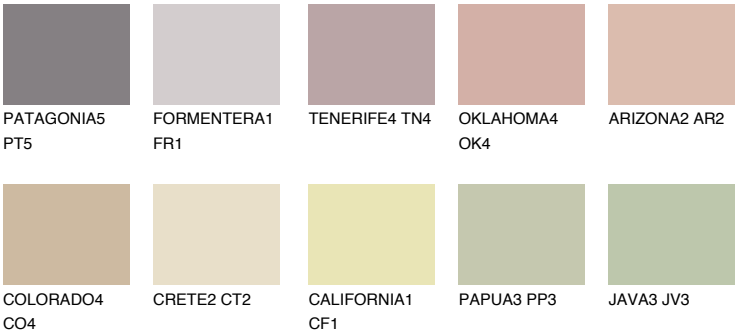

COLOUR DETAILS

CATALONIA3 CN3

48% TSR 48%

Matching colours

COLOURS

INTENSE

For more information on plasters and paints, go to www.ceresit.lv

*The presented colours refer to plasters and paints offered by Ceresit. Due to the use of digital techniques, the presented colours might not represent the original ones, thus they cannot be considered as a reliable colour presentation. We recommend checking the authentic colour samples.