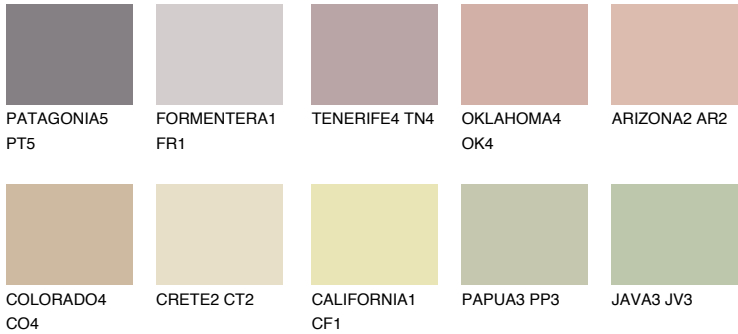

COLOUR DETAILS

CATALONIA3 CN3

48% TSR 48%

Matching colours

COLOURS

INTENSE

For more information on plasters and paints, go to www.ceresit.lv

*The presented colours refer to plasters and paints offered by Ceresit. Due to the use of digital techniques, the presented colours might not represent the original ones, thus they cannot be considered as a reliable colour presentation. We recommend checking the authentic colour samples.