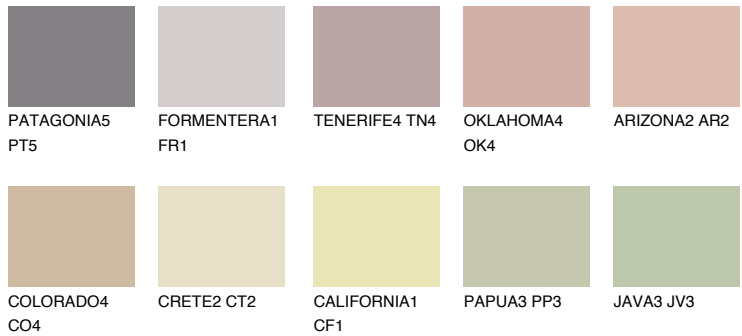

COLOUR DETAILS

CATALONIA3 CN3

48% TSR 48%

Matching colours

COLOURS

INTENSE

For more information on plasters and paints, go to www.ceresit.lv

*The presented colours refer to plasters and paints offered by Ceresit. Due to the use of digital techniques, the presented colours might not represent the original ones, thus they cannot be considered as a reliable colour presentation. We recommend checking the authentic colour samples.