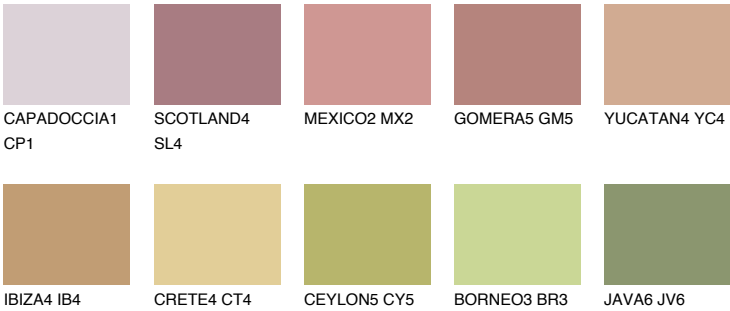

COLOUR DETAILS

CATALONIA4 CN4

42% TSR 48%

Matching colours

COLOURS

INTENSE

For more information on plasters and paints, go to www.ceresit.lv

*The presented colours refer to plasters and paints offered by Ceresit. Due to the use of digital techniques, the presented colours might not represent the original ones, thus they cannot be considered as a reliable colour presentation. We recommend checking the authentic colour samples.