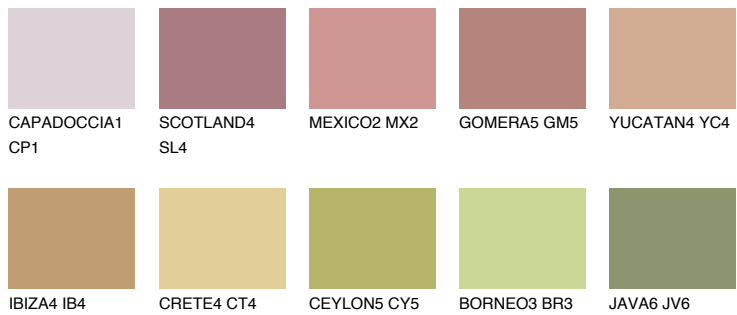

COLOUR DETAILS

CATALONIA4 CN4

42% TSR 48%

Matching colours

COLOURS

INTENSE

For more information on plasters and paints, go to www.ceresit.lv

*The presented colours refer to plasters and paints offered by Ceresit. Due to the use of digital techniques, the presented colours might not represent the original ones, thus they cannot be considered as a reliable colour presentation. We recommend checking the authentic colour samples.