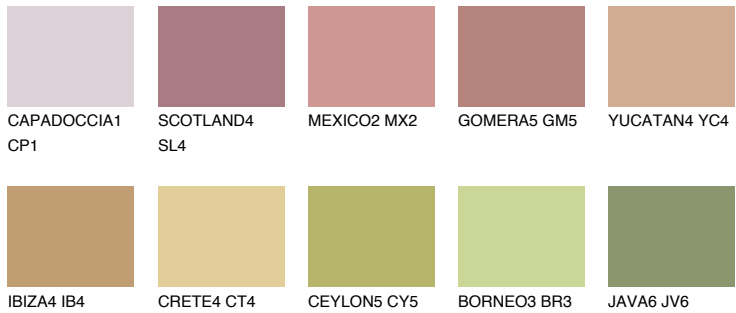

COLOUR DETAILS

CATALONIA4 CN4

42% TSR 48%

Matching colours

COLOURS

INTENSE

For more information on plasters and paints, go to www.ceresit.lv

*The presented colours refer to plasters and paints offered by Ceresit. Due to the use of digital techniques, the presented colours might not represent the original ones, thus they cannot be considered as a reliable colour presentation. We recommend checking the authentic colour samples.