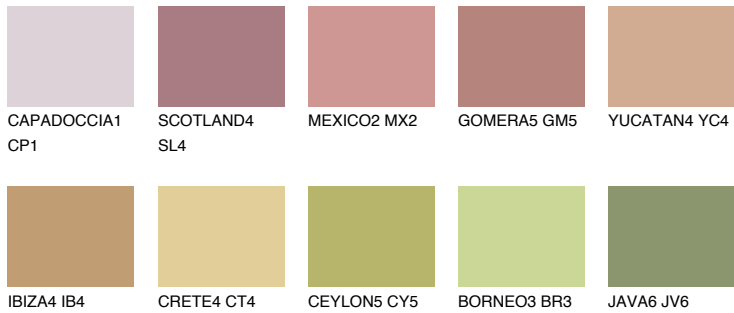

COLOUR DETAILS

CATALONIA4 CN4

42% TSR 48%

Matching colours

COLOURS

INTENSE

For more information on plasters and paints, go to www.ceresit.lv

*The presented colours refer to plasters and paints offered by Ceresit. Due to the use of digital techniques, the presented colours might not represent the original ones, thus they cannot be considered as a reliable colour presentation. We recommend checking the authentic colour samples.