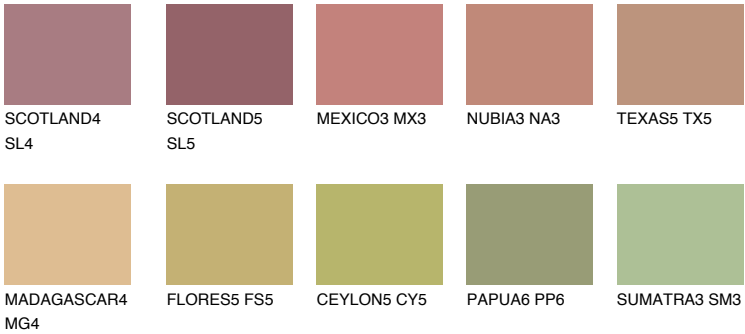

COLOUR DETAILS

CATALONIA5 CN5

35% TSR 40%

Matching colours

COLOURS

INTENSE

For more information on plasters and paints, go to www.ceresit.lv

*The presented colours refer to plasters and paints offered by Ceresit. Due to the use of digital techniques, the presented colours might not represent the original ones, thus they cannot be considered as a reliable colour presentation. We recommend checking the authentic colour samples.