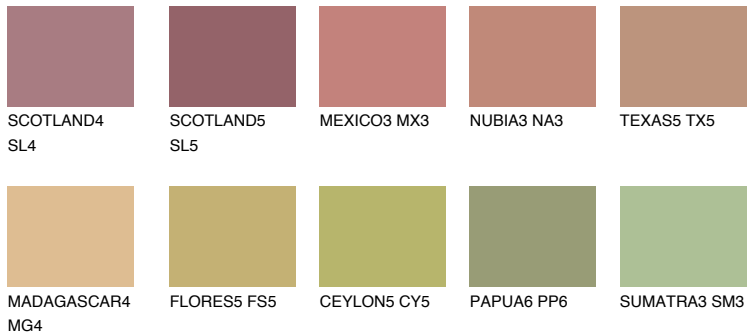

COLOUR DETAILS

CATALONIA5 CN5

35% TSR 40%

Matching colours

COLOURS

INTENSE

For more information on plasters and paints, go to www.ceresit.lv

*The presented colours refer to plasters and paints offered by Ceresit. Due to the use of digital techniques, the presented colours might not represent the original ones, thus they cannot be considered as a reliable colour presentation. We recommend checking the authentic colour samples.