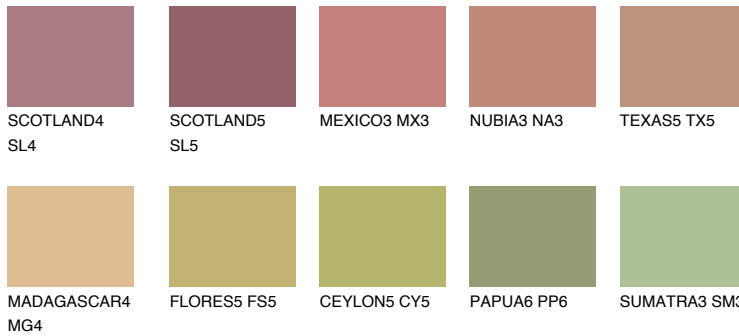

COLOUR DETAILS

CATALONIA5 CN5

35% TSR 40%

Matching colours

COLOURS

INTENSE

For more information on plasters and paints, go to www.ceresit.lv

*The presented colours refer to plasters and paints offered by Ceresit. Due to the use of digital techniques, the presented colours might not represent the original ones, thus they cannot be considered as a reliable colour presentation. We recommend checking the authentic colour samples.