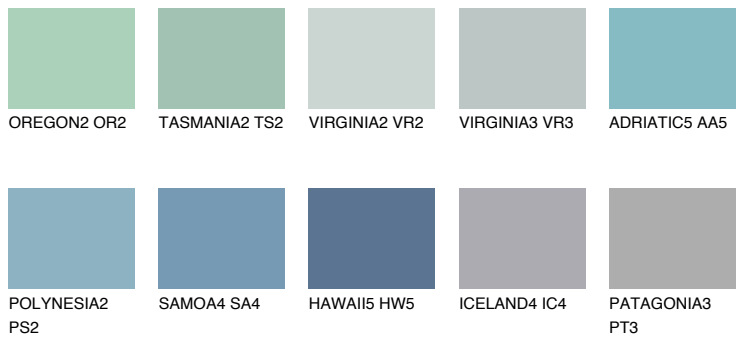

COLOUR DETAILS

ADRIATIC3 AA3

57% TSR 60%

Matching colours

COLOURS

INTENSE

For more information on plasters and paints, go to www.ceresit.lv

*The presented colours refer to plasters and paints offered by Ceresit. Due to the use of digital techniques, the presented colours might not represent the original ones, thus they cannot be considered as a reliable colour presentation. We recommend checking the authentic colour samples.