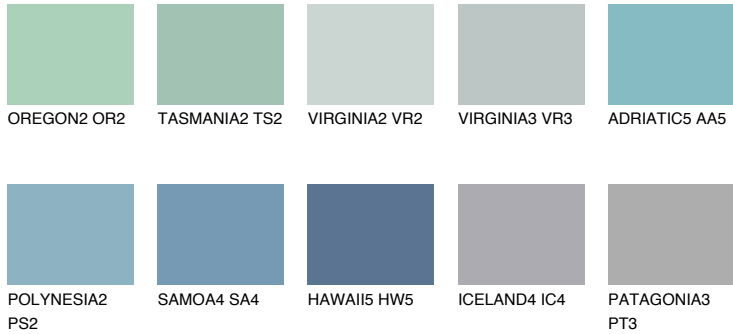

COLOUR DETAILS

ADRIATIC3 AA3

57% TSR 60%

Matching colours

COLOURS

INTENSE

For more information on plasters and paints, go to www.ceresit.lv

*The presented colours refer to plasters and paints offered by Ceresit. Due to the use of digital techniques, the presented colours might not represent the original ones, thus they cannot be considered as a reliable colour presentation. We recommend checking the authentic colour samples.