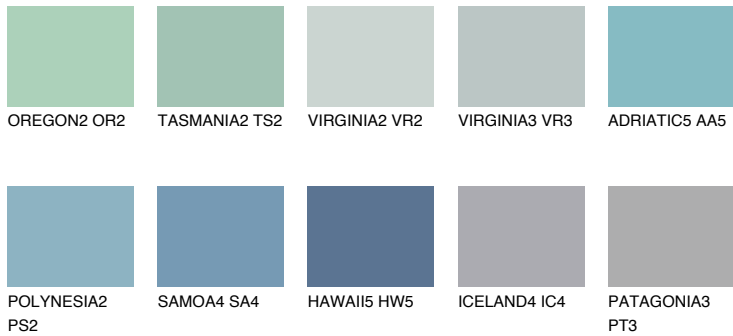

# COLOUR DETAILS

## ADRIATIC3 AA3

57% TSR 60%

### Matching colours

#### COLOURS