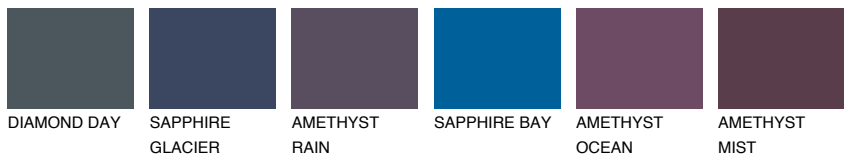

COLOUR DETAILS

ADRIATIC3 AA3

57% TSR 60%

Matching colours

COLOURS

INTENSE

For more information on plasters and paints, go to www.ceresit.lv

*The presented colours refer to plasters and paints offered by Ceresit. Due to the use of digital techniques, the presented colours might not represent the original ones, thus they cannot be considered as a reliable colour presentation. We recommend checking the authentic colour samples.