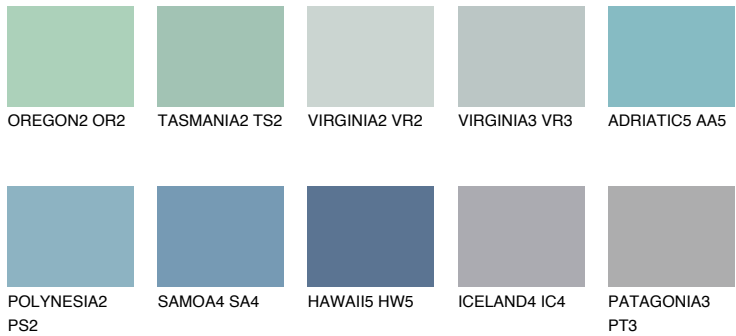

COLOUR DETAILS

ADRIATIC3 AA3

57% TSR 60%

Matching colours

COLOURS

INTENSE

For more information on plasters and paints, go to www.ceresit.lv

*The presented colours refer to plasters and paints offered by Ceresit. Due to the use of digital techniques, the presented colours might not represent the original ones, thus they cannot be considered as a reliable colour presentation. We recommend checking the authentic colour samples.