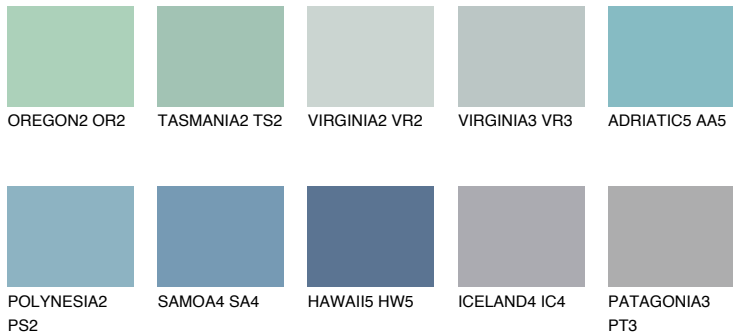

COLOUR DETAILS

ADRIATIC3 AA3

57% TSR 60%

Matching colours

COLOURS

INTENSE

For more information on plasters and paints, go to www.ceresit.lv

*The presented colours refer to plasters and paints offered by Ceresit. Due to the use of digital techniques, the presented colours might not represent the original ones, thus they cannot be considered as a reliable colour presentation. We recommend checking the authentic colour samples.