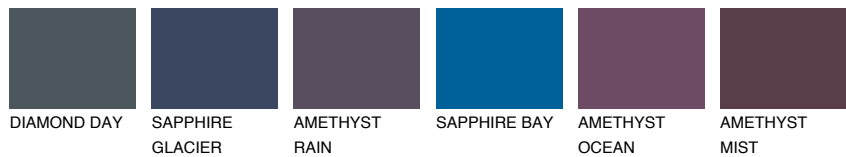

COLOUR DETAILS

ADRIATIC3 AA3

57% TSR 60%

Matching colours

COLOURS

INTENSE

For more information on plasters and paints, go to www.ceresit.lv

*The presented colours refer to plasters and paints offered by Ceresit. Due to the use of digital techniques, the presented colours might not represent the original ones, thus they cannot be considered as a reliable colour presentation. We recommend checking the authentic colour samples.