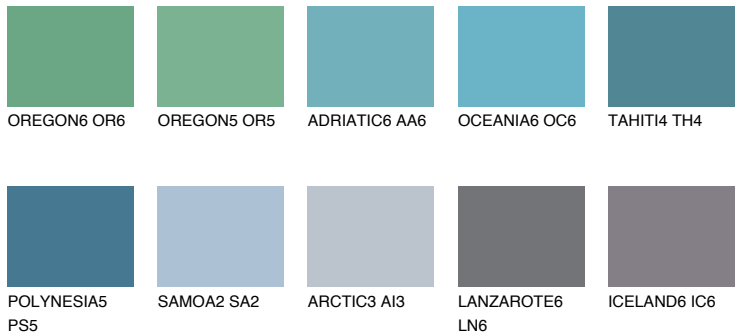

COLOUR DETAILS

PACIFIC6 PC6

☀ 35%   **TSR 48%**

Matching colours

COLOURS

INTENSE

For more information on plasters and paints, go to www.ceresit.lv

*The presented colours refer to plasters and paints offered by Ceresit. Due to the use of digital techniques, the presented colours might not represent the original ones, thus they cannot be considered as a reliable colour presentation. We recommend checking the authentic colour samples.