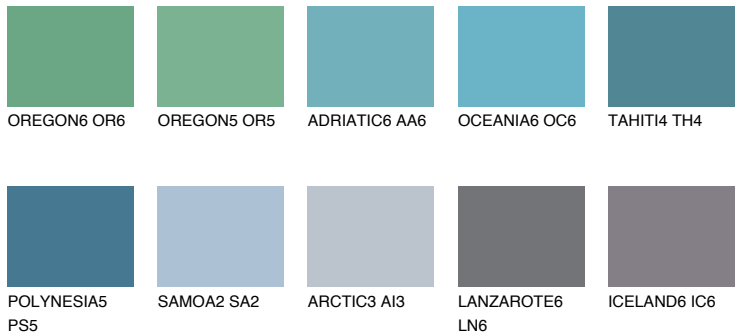

COLOUR DETAILS

PACIFIC6 PC6

35% TSR 48%

Matching colours

COLOURS

INTENSE

For more information on plasters and paints, go to www.ceresit.lv

*The presented colours refer to plasters and paints offered by Ceresit. Due to the use of digital techniques, the presented colours might not represent the original ones, thus they cannot be considered as a reliable colour presentation. We recommend checking the authentic colour samples.