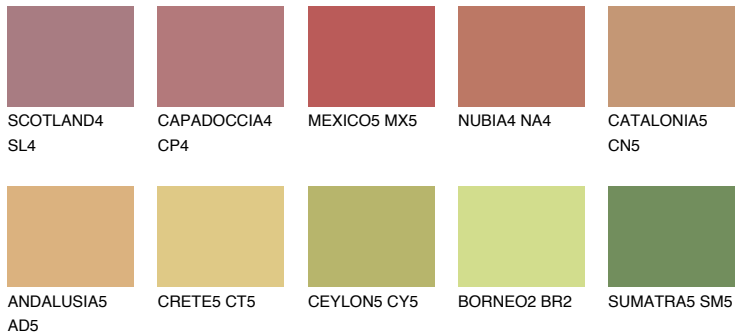

# COLOUR DETAILS

### Matching colours

#### COLOURS

#### INTENSE

For more information on plasters and paints, go to [www.ceresit.lv](http://www.ceresit.lv)

\*The presented colours refer to plasters and paints offered by Ceresit. Due to the use of digital techniques, the presented colours might not represent the original ones, thus they cannot be considered as a reliable colour presentation. We recommend checking the authentic colour samples.