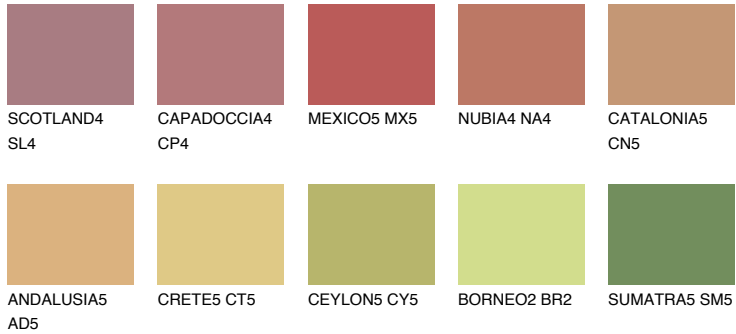

COLOUR DETAILS

CATALONIA6 CN6

30% TSR 39%

Matching colours

COLOURS

INTENSE

For more information on plasters and paints, go to www.ceresit.lv

*The presented colours refer to plasters and paints offered by Ceresit. Due to the use of digital techniques, the presented colours might not represent the original ones, thus they cannot be considered as a reliable colour presentation. We recommend checking the authentic colour samples.