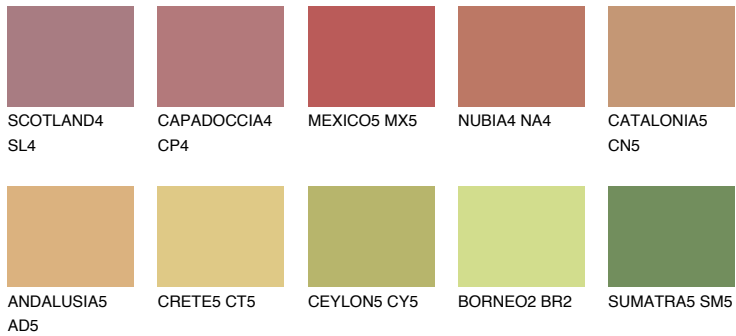

COLOUR DETAILS

CATALONIA6 CN6

30% TSR 39%

Matching colours

COLOURS

INTENSE

For more information on plasters and paints, go to www.ceresit.lv

*The presented colours refer to plasters and paints offered by Ceresit. Due to the use of digital techniques, the presented colours might not represent the original ones, thus they cannot be considered as a reliable colour presentation. We recommend checking the authentic colour samples.