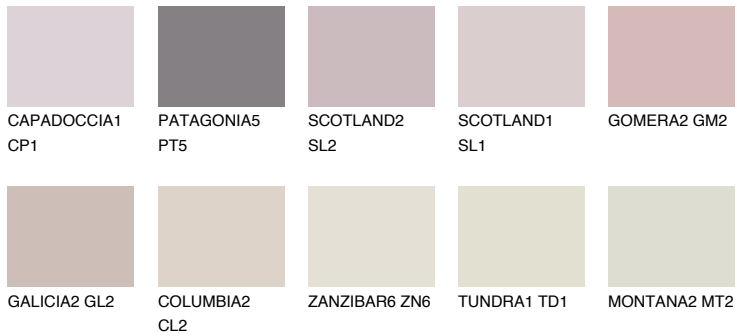

# COLOUR DETAILS

### Matching colours

#### COLOURS

#### INTENSE

For more information on plasters and paints, go to [www.ceresit.lv](http://www.ceresit.lv)

\*The presented colours refer to plasters and paints offered by Ceresit. Due to the use of digital techniques, the presented colours might not represent the original ones, thus they cannot be considered as a reliable colour presentation. We recommend checking the authentic colour samples.