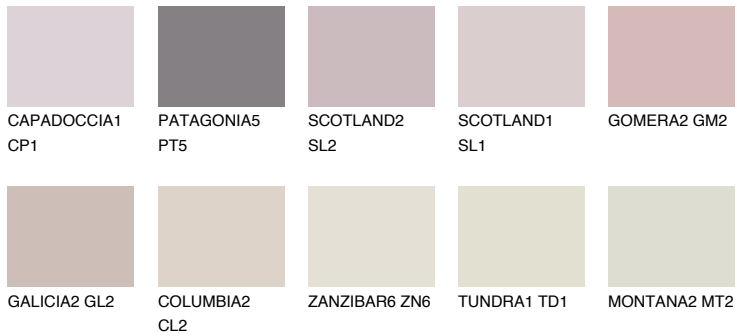

COLOUR DETAILS

GOMERA1 GM1

68% TSR 68%

Matching colours

COLOURS

INTENSE

For more information on plasters and paints, go to www.ceresit.lv

*The presented colours refer to plasters and paints offered by Ceresit. Due to the use of digital techniques, the presented colours might not represent the original ones, thus they cannot be considered as a reliable colour presentation. We recommend checking the authentic colour samples.