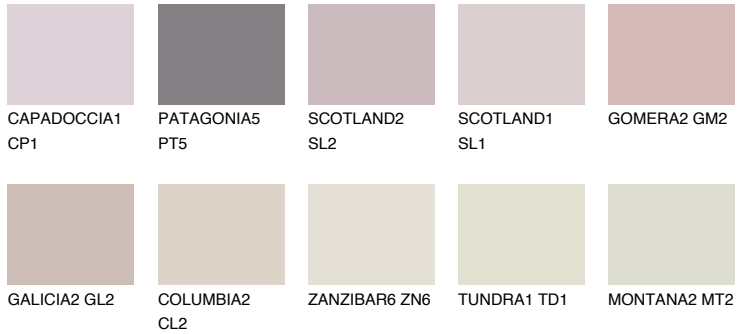

COLOUR DETAILS

GOMERA1 GM1

68% TSR 68%

Matching colours

COLOURS

INTENSE

For more information on plasters and paints, go to www.ceresit.lv

*The presented colours refer to plasters and paints offered by Ceresit. Due to the use of digital techniques, the presented colours might not represent the original ones, thus they cannot be considered as a reliable colour presentation. We recommend checking the authentic colour samples.