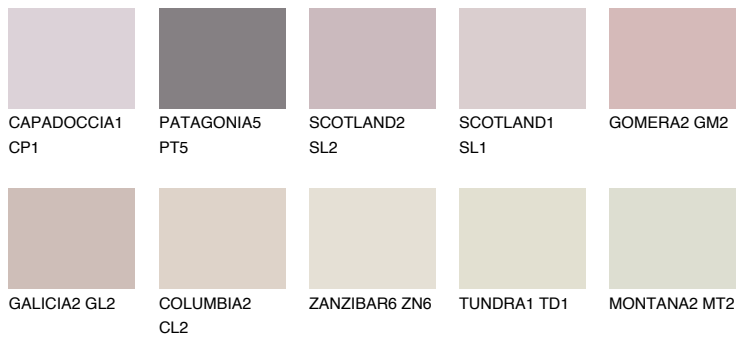

# COLOUR DETAILS

### Matching colours

#### COLOURS

#### INTENSE

For more information on plasters and paints, go to [www.ceresit.lv](http://www.ceresit.lv)

\*The presented colours refer to plasters and paints offered by Ceresit. Due to the use of digital techniques, the presented colours might not represent the original ones, thus they cannot be considered as a reliable colour presentation. We recommend checking the authentic colour samples.