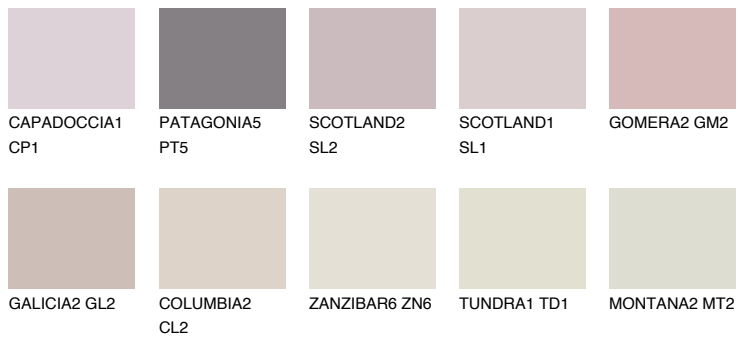

COLOUR DETAILS

GOMERA1 GM1

68% TSR 68%

Matching colours

COLOURS

INTENSE

For more information on plasters and paints, go to www.ceresit.lv

*The presented colours refer to plasters and paints offered by Ceresit. Due to the use of digital techniques, the presented colours might not represent the original ones, thus they cannot be considered as a reliable colour presentation. We recommend checking the authentic colour samples.