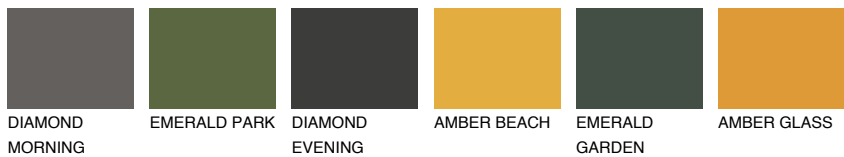

COLOUR DETAILS

GOMERA1 GM1

68% TSR 68%

Matching colours

COLOURS

INTENSE

For more information on plasters and paints, go to www.ceresit.lv

*The presented colours refer to plasters and paints offered by Ceresit. Due to the use of digital techniques, the presented colours might not represent the original ones, thus they cannot be considered as a reliable colour presentation. We recommend checking the authentic colour samples.