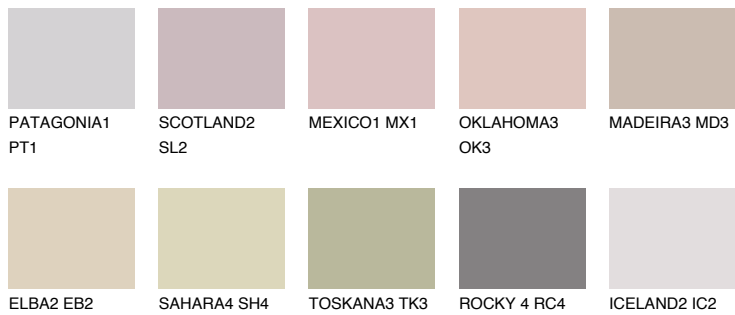

COLOUR DETAILS

GOMERA2 GM2

53% TSR 54%

Matching colours

COLOURS

INTENSE

For more information on plasters and paints, go to www.ceresit.lv

*The presented colours refer to plasters and paints offered by Ceresit. Due to the use of digital techniques, the presented colours might not represent the original ones, thus they cannot be considered as a reliable colour presentation. We recommend checking the authentic colour samples.