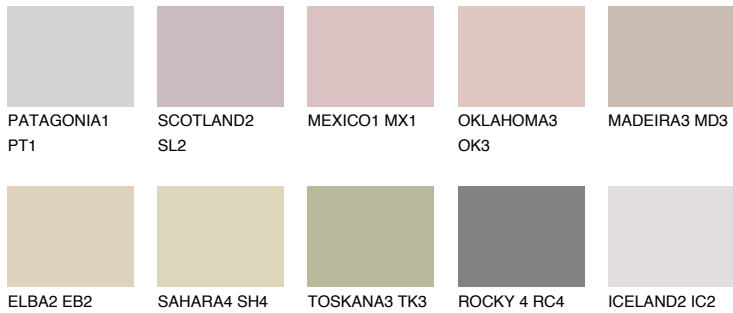

COLOUR DETAILS

GOMERA2 GM2

53% TSR 54%

Matching colours

COLOURS

INTENSE

For more information on plasters and paints, go to www.ceresit.lv

*The presented colours refer to plasters and paints offered by Ceresit. Due to the use of digital techniques, the presented colours might not represent the original ones, thus they cannot be considered as a reliable colour presentation. We recommend checking the authentic colour samples.