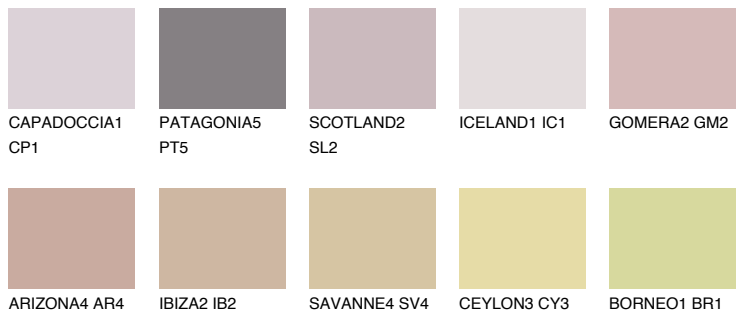

COLOUR DETAILS

GOMERA3 GM3

41% TSR 53%

Matching colours

COLOURS

INTENSE

For more information on plasters and paints, go to www.ceresit.lv

*The presented colours refer to plasters and paints offered by Ceresit. Due to the use of digital techniques, the presented colours might not represent the original ones, thus they cannot be considered as a reliable colour presentation. We recommend checking the authentic colour samples.