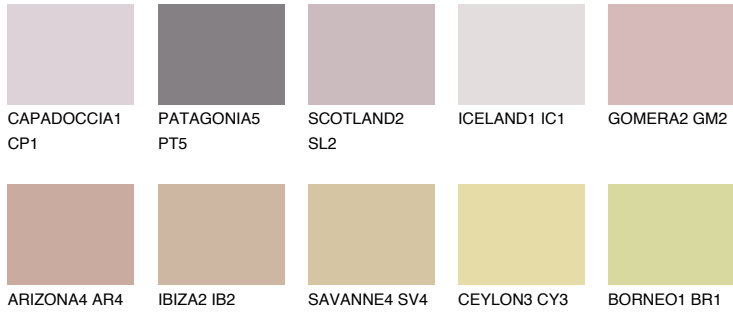

COLOUR DETAILS

GOMERA3 GM3

41% TSR 53%

Matching colours

COLOURS

INTENSE

For more information on plasters and paints, go to www.ceresit.lv

*The presented colours refer to plasters and paints offered by Ceresit. Due to the use of digital techniques, the presented colours might not represent the original ones, thus they cannot be considered as a reliable colour presentation. We recommend checking the authentic colour samples.