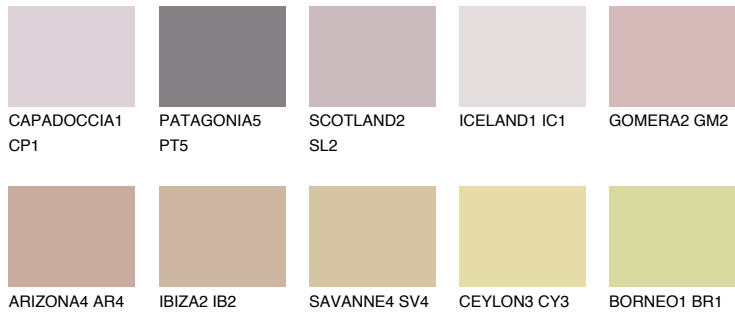

COLOUR DETAILS

GOMERA3 GM3

41% **TSR** 53%

Matching colours

COLOURS

INTENSE

For more information on plasters and paints, go to
www.ceresit.lv

*The presented colours refer to plasters and paints offered by Ceresit. Due to the use of digital techniques, the presented colours might not represent the original ones, thus they cannot be considered as a reliable colour presentation. We recommend checking the authentic colour samples.