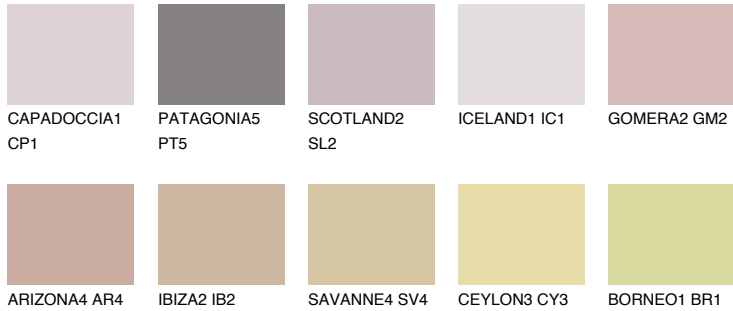

COLOUR DETAILS

GOMERA3 GM3

41% TSR 53%

Matching colours

COLOURS

INTENSE

For more information on plasters and paints, go to www.ceresit.lv

*The presented colours refer to plasters and paints offered by Ceresit. Due to the use of digital techniques, the presented colours might not represent the original ones, thus they cannot be considered as a reliable colour presentation. We recommend checking the authentic colour samples.