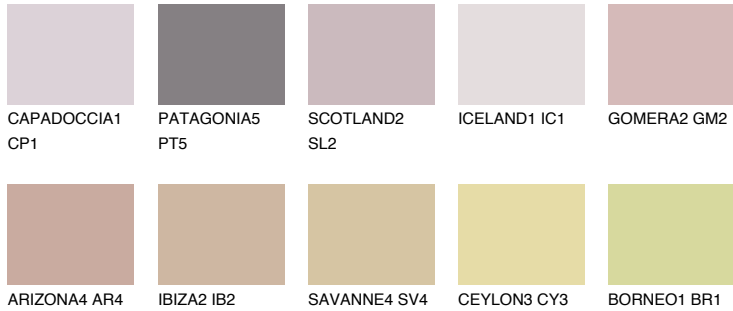

COLOUR DETAILS

GOMERA3 GM3

41% **TSR** 53%

Matching colours

COLOURS

INTENSE

For more information on plasters and paints, go to www.ceresit.lv

*The presented colours refer to plasters and paints offered by Ceresit. Due to the use of digital techniques, the presented colours might not represent the original ones, thus they cannot be considered as a reliable colour presentation. We recommend checking the authentic colour samples.