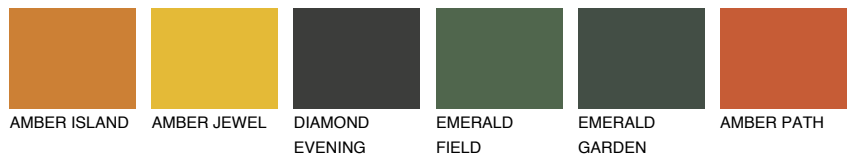

GOMERA4 GM4

☀ 31% **TSR 40%**

Matching colours

COLOURS

INTENSE

For more information on plasters and paints, go to
www.ceresit.lv

*The presented colours refer to plasters and paints offered by Ceresit. Due to the use of digital techniques, the presented colours might not represent the original ones, thus they cannot be considered as a reliable colour presentation. We recommend checking the authentic colour samples.