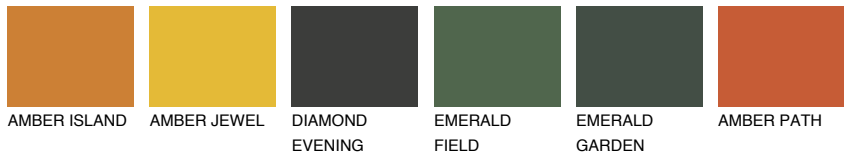

COLOUR DETAILS

GOMERA4 GM4

31% TSR 40%

Matching colours

COLOURS

INTENSE

For more information on plasters and paints, go to www.ceresit.lv

*The presented colours refer to plasters and paints offered by Ceresit. Due to the use of digital techniques, the presented colours might not represent the original ones, thus they cannot be considered as a reliable colour presentation. We recommend checking the authentic colour samples.