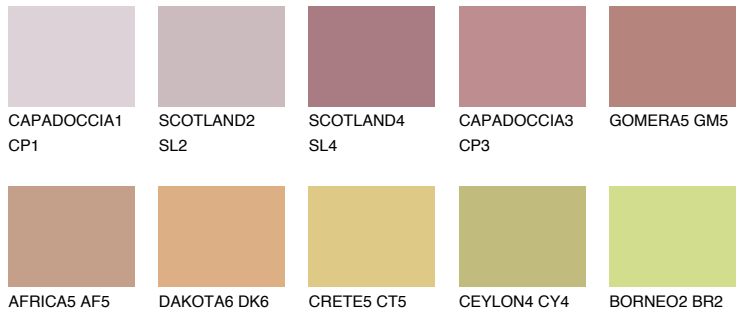

COLOUR DETAILS

GOMERA4 GM4

31% TSR 40%

Matching colours

COLOURS

INTENSE

For more information on plasters and paints, go to www.ceresit.lv

*The presented colours refer to plasters and paints offered by Ceresit. Due to the use of digital techniques, the presented colours might not represent the original ones, thus they cannot be considered as a reliable colour presentation. We recommend checking the authentic colour samples.