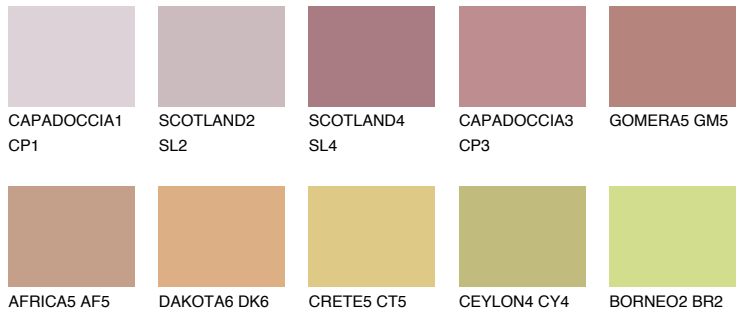

GOMERA4 GM4

☀ 31% **TSR 40%**

Matching colours

COLOURS

INTENSE

For more information on plasters and paints, go to
www.ceresit.lv

*The presented colours refer to plasters and paints offered by Ceresit. Due to the use of digital techniques, the presented colours might not represent the original ones, thus they cannot be considered as a reliable colour presentation. We recommend checking the authentic colour samples.