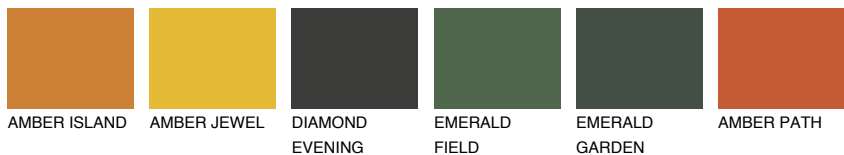

COLOUR DETAILS

GOMERA4 GM4

☀ 31% **TSR 40%**

Matching colours

COLOURS

INTENSE

For more information on plasters and paints, go to www.ceresit.lv

*The presented colours refer to plasters and paints offered by Ceresit. Due to the use of digital techniques, the presented colours might not represent the original ones, thus they cannot be considered as a reliable colour presentation. We recommend checking the authentic colour samples.