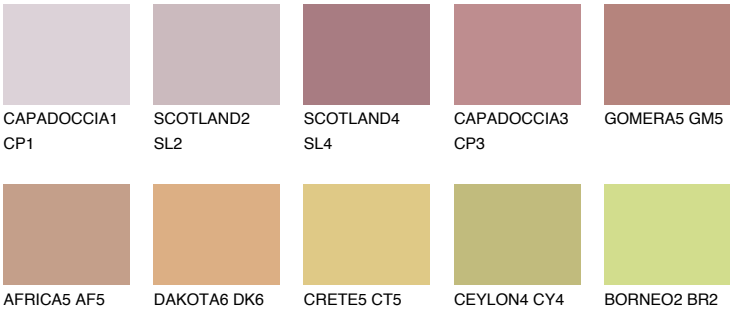

GOMERA4 GM4

31% **TSR** 40%

Matching colours

COLOURS

INTENSE

For more information on plasters and paints, go to www.ceresit.lv

*The presented colours refer to plasters and paints offered by Ceresit. Due to the use of digital techniques, the presented colours might not represent the original ones, thus they cannot be considered as a reliable colour presentation. We recommend checking the authentic colour samples.