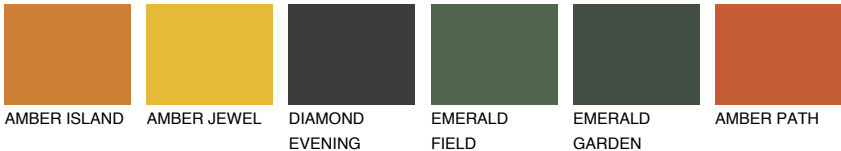

GOMERA4 GM4

31% **TSR** 40%

Matching colours

COLOURS

INTENSE

For more information on plasters and paints, go to www.ceresit.lv

*The presented colours refer to plasters and paints offered by Ceresit. Due to the use of digital techniques, the presented colours might not represent the original ones, thus they cannot be considered as a reliable colour presentation. We recommend checking the authentic colour samples.