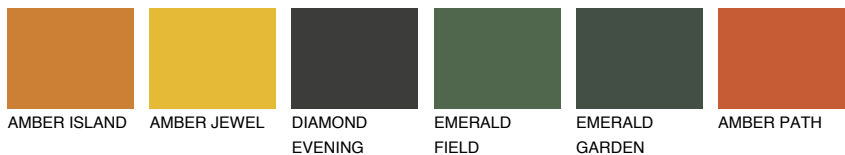

COLOUR DETAILS

GOMERA4 GM4

☀ 31% **TSR 40%**

Matching colours

COLOURS

INTENSE

For more information on plasters and paints, go to www.ceresit.lv

*The presented colours refer to plasters and paints offered by Ceresit. Due to the use of digital techniques, the presented colours might not represent the original ones, thus they cannot be considered as a reliable colour presentation. We recommend checking the authentic colour samples.