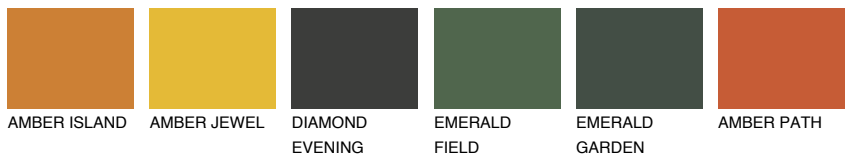

COLOUR DETAILS

GOMERA4 GM4

☾ 31% **TSR 40%**

Matching colours

COLOURS

INTENSE

For more information on plasters and paints, go to www.ceresit.lv

*The presented colours refer to plasters and paints offered by Ceresit. Due to the use of digital techniques, the presented colours might not represent the original ones, thus they cannot be considered as a reliable colour presentation. We recommend checking the authentic colour samples.