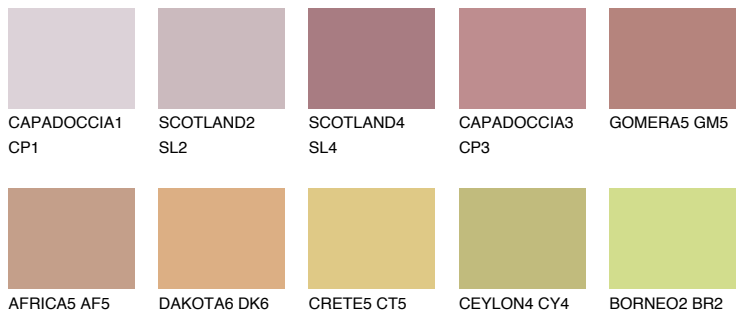

# COLOUR DETAILS

## GOMERA4 GM4

31% TSR 40%

### Matching colours

#### COLOURS