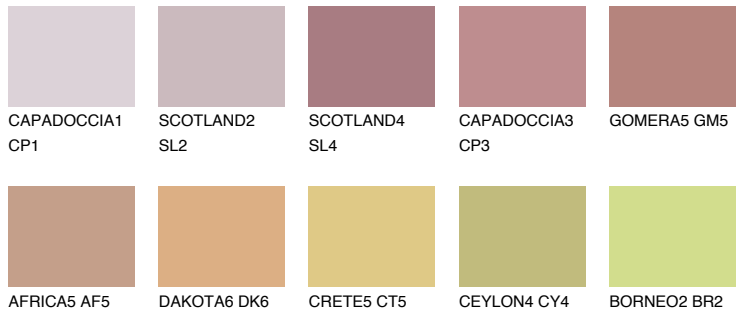

COLOUR DETAILS

GOMERA4 GM4

☀ 31% **TSR 40%**

Matching colours

COLOURS

INTENSE

For more information on plasters and paints, go to www.ceresit.lv

*The presented colours refer to plasters and paints offered by Ceresit. Due to the use of digital techniques, the presented colours might not represent the original ones, thus they cannot be considered as a reliable colour presentation. We recommend checking the authentic colour samples.