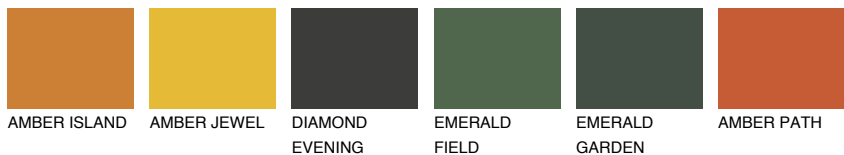

COLOUR DETAILS

GOMERA4 GM4

31% TSR 40%

Matching colours

COLOURS

INTENSE

For more information on plasters and paints, go to www.ceresit.lv

*The presented colours refer to plasters and paints offered by Ceresit. Due to the use of digital techniques, the presented colours might not represent the original ones, thus they cannot be considered as a reliable colour presentation. We recommend checking the authentic colour samples.