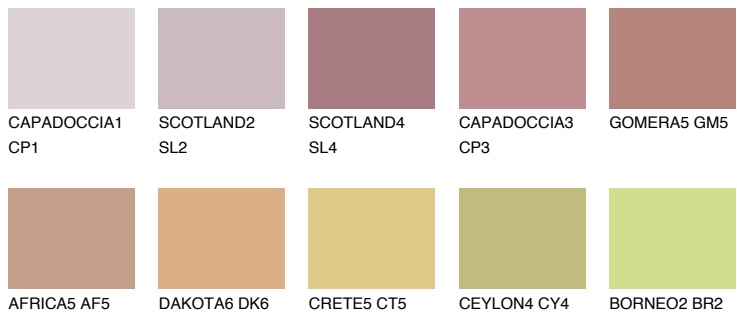

COLOUR DETAILS

GOMERA4 GM4

☾ 31% **TSR 40%**

Matching colours

COLOURS

INTENSE

For more information on plasters and paints, go to www.ceresit.lv

*The presented colours refer to plasters and paints offered by Ceresit. Due to the use of digital techniques, the presented colours might not represent the original ones, thus they cannot be considered as a reliable colour presentation. We recommend checking the authentic colour samples.