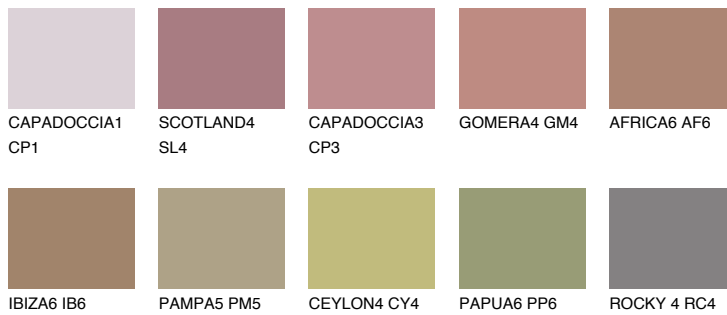

## GOMERA5 GM5

28% **TSR** 34%

### Matching colours

#### COLOURS

#### INTENSE

For more information on plasters and paints, go to [www.ceresit.lv](http://www.ceresit.lv)

\*The presented colours refer to plasters and paints offered by Ceresit. Due to the use of digital techniques, the presented colours might not represent the original ones, thus they cannot be considered as a reliable colour presentation. We recommend checking the authentic colour samples.