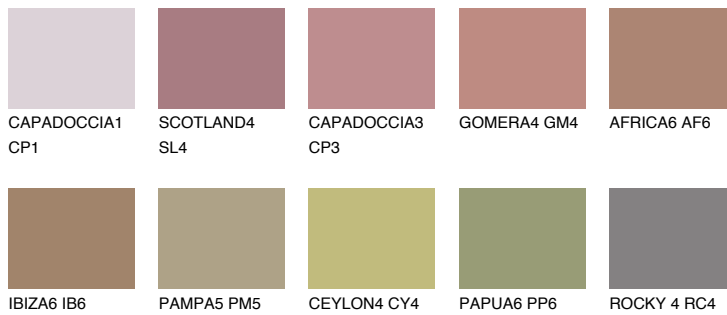

COLOUR DETAILS

GOMERA5 GM5

28% TSR 34%

Matching colours

COLOURS

INTENSE

For more information on plasters and paints, go to www.ceresit.lv

*The presented colours refer to plasters and paints offered by Ceresit. Due to the use of digital techniques, the presented colours might not represent the original ones, thus they cannot be considered as a reliable colour presentation. We recommend checking the authentic colour samples.