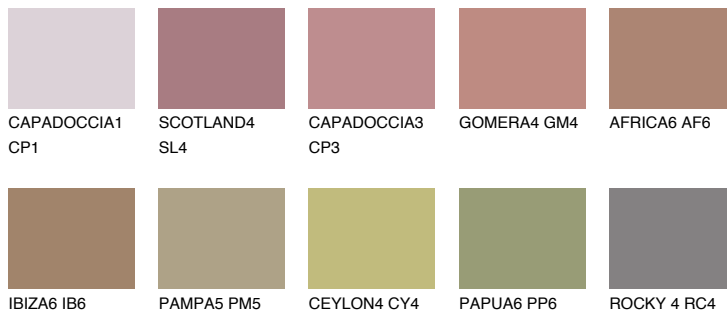

COLOUR DETAILS

GOMERA5 GM5

28% **TSR** 34%

Matching colours

COLOURS

INTENSE

For more information on plasters and paints, go to www.ceresit.lv

*The presented colours refer to plasters and paints offered by Ceresit. Due to the use of digital techniques, the presented colours might not represent the original ones, thus they cannot be considered as a reliable colour presentation. We recommend checking the authentic colour samples.