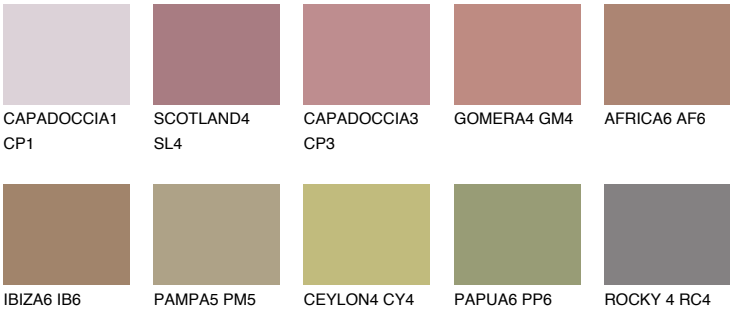

GOMERA5 GM5

☀ 28% **TSR** 34%

Matching colours

COLOURS

INTENSE

For more information on plasters and paints, go to www.ceresit.lv

*The presented colours refer to plasters and paints offered by Ceresit. Due to the use of digital techniques, the presented colours might not represent the original ones, thus they cannot be considered as a reliable colour presentation. We recommend checking the authentic colour samples.