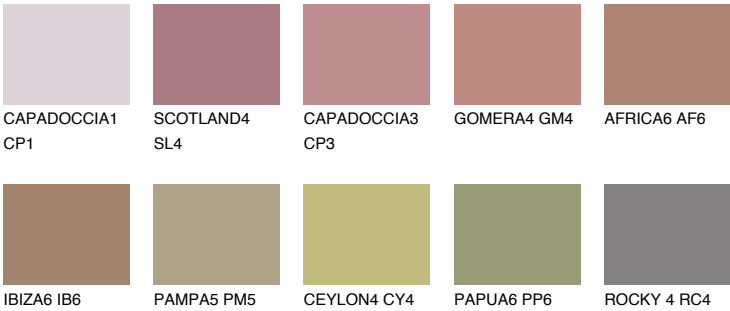

GOMERA5 GM5

☀️ 28% **TSR 34%**

Matching colours

COLOURS

INTENSE

For more information on plasters and paints, go to www.ceresit.lv

*The presented colours refer to plasters and paints offered by Ceresit. Due to the use of digital techniques, the presented colours might not represent the original ones, thus they cannot be considered as a reliable colour presentation. We recommend checking the authentic colour samples.