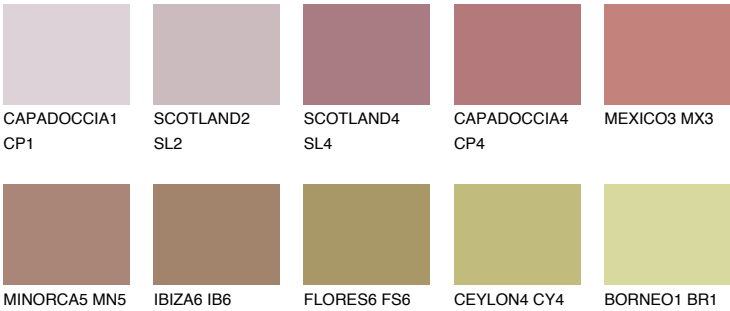

GOMERA6 GM6

☀ 23% **TSR** 31%

Matching colours

COLOURS

INTENSE

For more information on plasters and paints, go to www.ceresit.lv

*The presented colours refer to plasters and paints offered by Ceresit. Due to the use of digital techniques, the presented colours might not represent the original ones, thus they cannot be considered as a reliable colour presentation. We recommend checking the authentic colour samples.