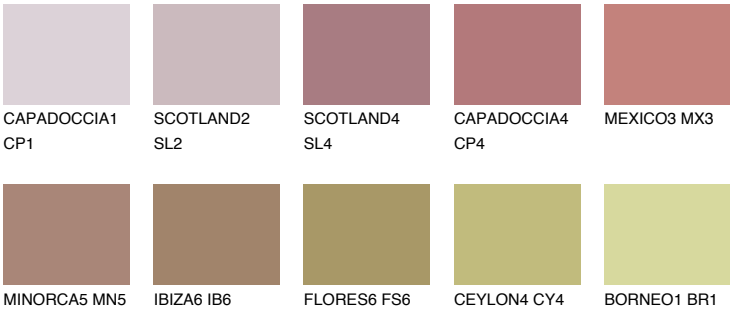

## GOMERA6 GM6

☀ 23%    **TSR** 31%

### Matching colours

#### COLOURS

#### INTENSE

For more information on plasters and paints, go to [www.ceresit.lv](http://www.ceresit.lv)

\*The presented colours refer to plasters and paints offered by Ceresit. Due to the use of digital techniques, the presented colours might not represent the original ones, thus they cannot be considered as a reliable colour presentation. We recommend checking the authentic colour samples.