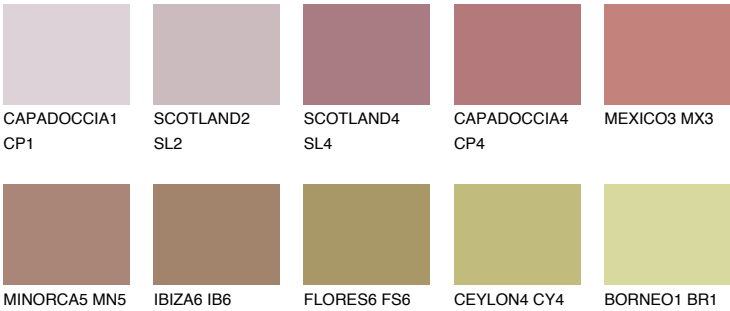

GOMERA6 GM6

☀️ 23% **TSR 31%**

Matching colours

COLOURS

INTENSE

For more information on plasters and paints, go to www.ceresit.lv

*The presented colours refer to plasters and paints offered by Ceresit. Due to the use of digital techniques, the presented colours might not represent the original ones, thus they cannot be considered as a reliable colour presentation. We recommend checking the authentic colour samples.