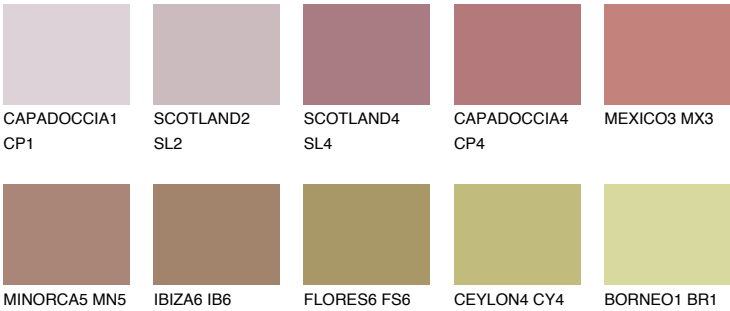

GOMERA6 GM6

☀️ 23% **TSR** 31%

Matching colours

COLOURS

INTENSE

For more information on plasters and paints, go to www.ceresit.lv

*The presented colours refer to plasters and paints offered by Ceresit. Due to the use of digital techniques, the presented colours might not represent the original ones, thus they cannot be considered as a reliable colour presentation. We recommend checking the authentic colour samples.