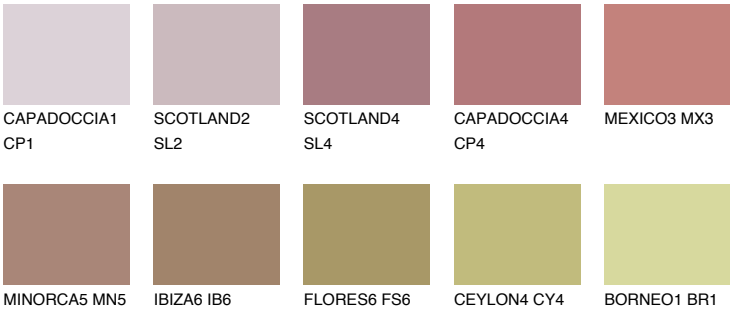

GOMERA6 GM6

23% **TSR** 31%

Matching colours

COLOURS

INTENSE

For more information on plasters and paints, go to www.ceresit.lv

*The presented colours refer to plasters and paints offered by Ceresit. Due to the use of digital techniques, the presented colours might not represent the original ones, thus they cannot be considered as a reliable colour presentation. We recommend checking the authentic colour samples.