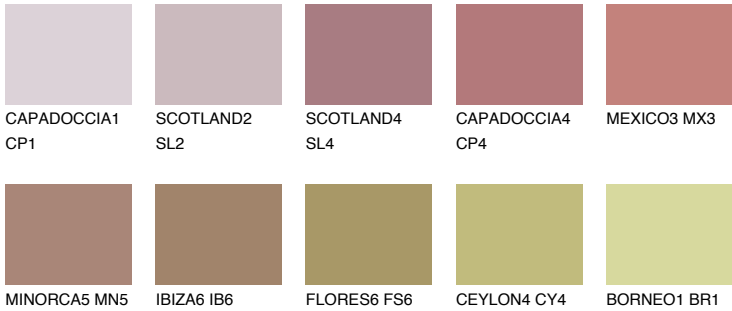

GOMERA6 GM6

☀ 23% **TSR** 31%

Matching colours

COLOURS

INTENSE

For more information on plasters and paints, go to www.ceresit.lv

*The presented colours refer to plasters and paints offered by Ceresit. Due to the use of digital techniques, the presented colours might not represent the original ones, thus they cannot be considered as a reliable colour presentation. We recommend checking the authentic colour samples.