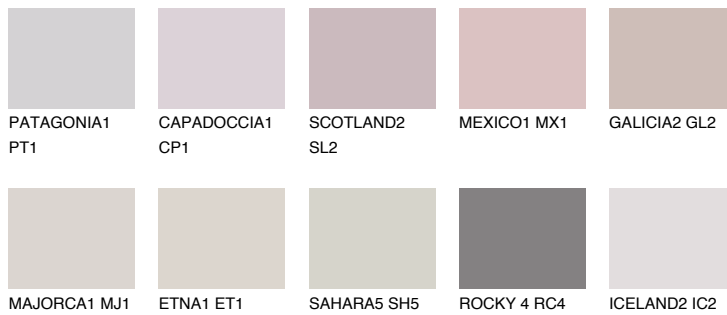

COLOUR DETAILS

FORMENTERA1 FR1

62% **TSR** 61%

Matching colours

COLOURS

INTENSE

For more information on plasters and paints, go to www.ceresit.lv

*The presented colours refer to plasters and paints offered by Ceresit. Due to the use of digital techniques, the presented colours might not represent the original ones, thus they cannot be considered as a reliable colour presentation. We recommend checking the authentic colour samples.