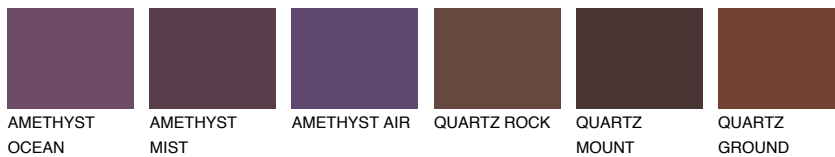

COLOUR DETAILS

FORMENTERA1 FR1

62% **TSR** 61%

Matching colours

COLOURS

INTENSE

For more information on plasters and paints, go to www.ceresit.lv

*The presented colours refer to plasters and paints offered by Ceresit. Due to the use of digital techniques, the presented colours might not represent the original ones, thus they cannot be considered as a reliable colour presentation. We recommend checking the authentic colour samples.