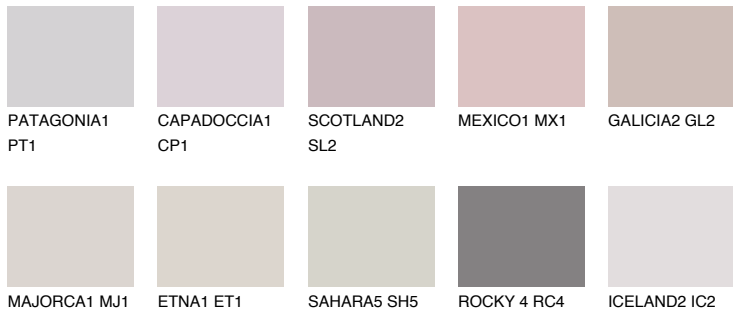

COLOUR DETAILS

FORMENTERA1 FR1

62% **TSR** 61%

Matching colours

COLOURS

INTENSE

For more information on plasters and paints, go to www.ceresit.lv

*The presented colours refer to plasters and paints offered by Ceresit. Due to the use of digital techniques, the presented colours might not represent the original ones, thus they cannot be considered as a reliable colour presentation. We recommend checking the authentic colour samples.