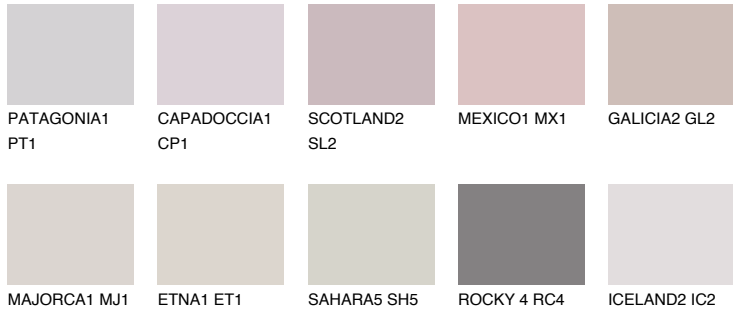

COLOUR DETAILS

FORMENTERA1 FR1

62% **TSR** 61%

Matching colours

COLOURS

INTENSE

For more information on plasters and paints, go to www.ceresit.lv

*The presented colours refer to plasters and paints offered by Ceresit. Due to the use of digital techniques, the presented colours might not represent the original ones, thus they cannot be considered as a reliable colour presentation. We recommend checking the authentic colour samples.