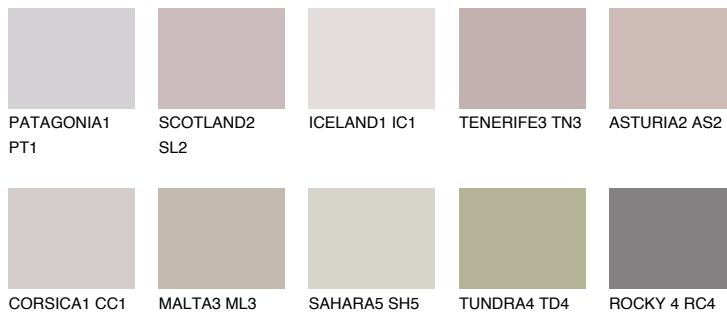

COLOUR DETAILS

FORMENTERA2 FR2

53% TSR 51%

Matching colours

COLOURS

INTENSE

For more information on plasters and paints, go to www.ceresit.lv

*The presented colours refer to plasters and paints offered by Ceresit. Due to the use of digital techniques, the presented colours might not represent the original ones, thus they cannot be considered as a reliable colour presentation. We recommend checking the authentic colour samples.