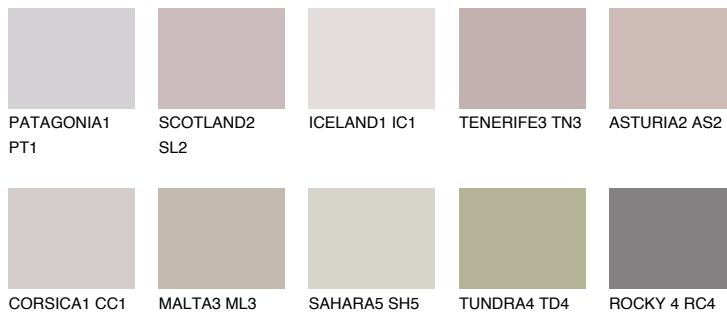

COLOUR DETAILS

FORMENTERA2 FR2

53% **TSR** 51%

Matching colours

COLOURS

INTENSE

For more information on plasters and paints, go to www.ceresit.lv

*The presented colours refer to plasters and paints offered by Ceresit. Due to the use of digital techniques, the presented colours might not represent the original ones, thus they cannot be considered as a reliable colour presentation. We recommend checking the authentic colour samples.