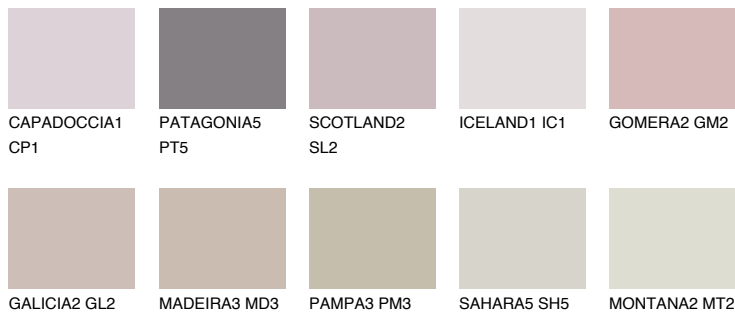

COLOUR DETAILS

FORMENTERA3 FR3

46% TSR 53%

Matching colours

COLOURS

INTENSE

For more information on plasters and paints, go to www.ceresit.lv

*The presented colours refer to plasters and paints offered by Ceresit. Due to the use of digital techniques, the presented colours might not represent the original ones, thus they cannot be considered as a reliable colour presentation. We recommend checking the authentic colour samples.