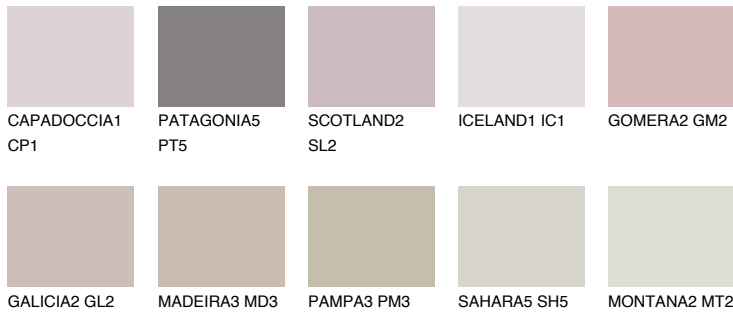

COLOUR DETAILS

FORMENTERA3 FR3

46% **TSR** 53%

Matching colours

COLOURS

INTENSE

For more information on plasters and paints, go to www.ceresit.lv

*The presented colours refer to plasters and paints offered by Ceresit. Due to the use of digital techniques, the presented colours might not represent the original ones, thus they cannot be considered as a reliable colour presentation. We recommend checking the authentic colour samples.