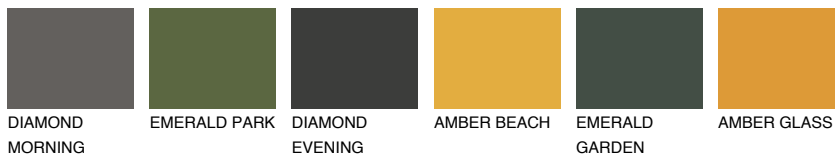

COLOUR DETAILS

FORMENTERA3 FR3

46% **TSR** 53%

Matching colours

COLOURS

INTENSE

For more information on plasters and paints, go to www.ceresit.lv

*The presented colours refer to plasters and paints offered by Ceresit. Due to the use of digital techniques, the presented colours might not represent the original ones, thus they cannot be considered as a reliable colour presentation. We recommend checking the authentic colour samples.