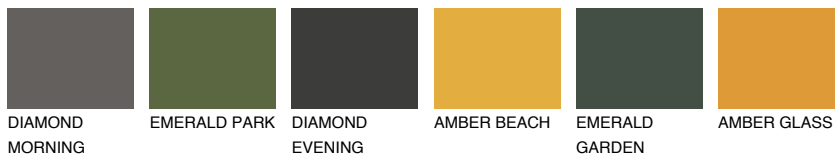

COLOUR DETAILS

FORMENTERA3 FR3

46% TSR 53%

Matching colours

COLOURS

INTENSE

For more information on plasters and paints, go to www.ceresit.lv

*The presented colours refer to plasters and paints offered by Ceresit. Due to the use of digital techniques, the presented colours might not represent the original ones, thus they cannot be considered as a reliable colour presentation. We recommend checking the authentic colour samples.