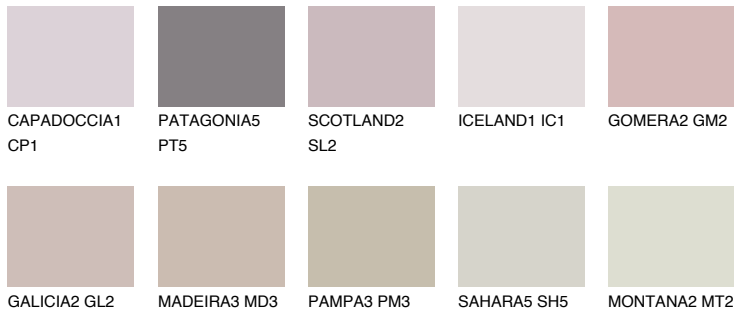

COLOUR DETAILS

FORMENTERA3 FR3

46% **TSR** 53%

Matching colours

COLOURS

INTENSE

For more information on plasters and paints, go to www.ceresit.lv

*The presented colours refer to plasters and paints offered by Ceresit. Due to the use of digital techniques, the presented colours might not represent the original ones, thus they cannot be considered as a reliable colour presentation. We recommend checking the authentic colour samples.