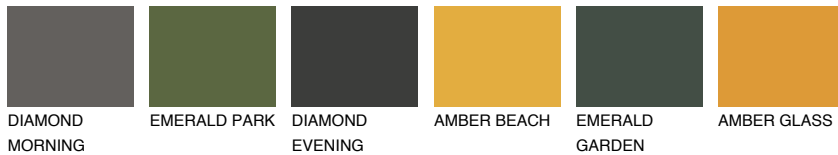

COLOUR DETAILS

FORMENTERA3 FR3

46% **TSR** 53%

Matching colours

COLOURS

INTENSE

For more information on plasters and paints, go to www.ceresit.lv

*The presented colours refer to plasters and paints offered by Ceresit. Due to the use of digital techniques, the presented colours might not represent the original ones, thus they cannot be considered as a reliable colour presentation. We recommend checking the authentic colour samples.