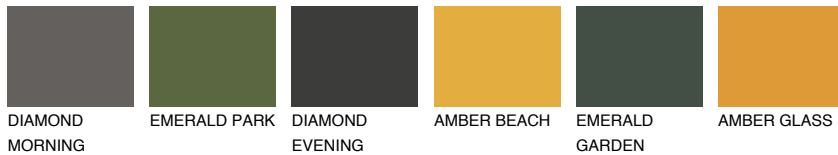

COLOUR DETAILS

FORMENTERA3 FR3

46% TSR 53%

Matching colours

COLOURS

INTENSE

For more information on plasters and paints, go to www.ceresit.lv

*The presented colours refer to plasters and paints offered by Ceresit. Due to the use of digital techniques, the presented colours might not represent the original ones, thus they cannot be considered as a reliable colour presentation. We recommend checking the authentic colour samples.