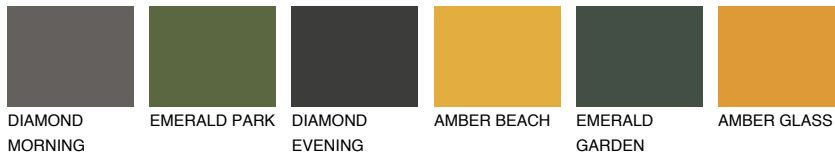

COLOUR DETAILS

FORMENTERA3 FR3

46% **TSR** 53%

Matching colours

COLOURS

INTENSE

For more information on plasters and paints, go to www.ceresit.lv

*The presented colours refer to plasters and paints offered by Ceresit. Due to the use of digital techniques, the presented colours might not represent the original ones, thus they cannot be considered as a reliable colour presentation. We recommend checking the authentic colour samples.