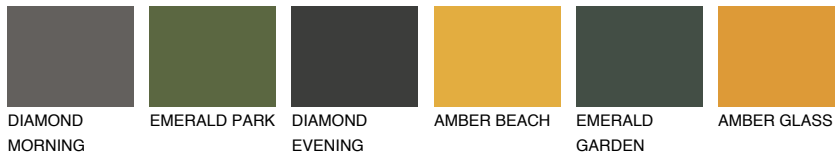

COLOUR DETAILS

FORMENTERA3 FR3

46% **TSR** 53%

Matching colours

COLOURS

INTENSE

For more information on plasters and paints, go to www.ceresit.lv

*The presented colours refer to plasters and paints offered by Ceresit. Due to the use of digital techniques, the presented colours might not represent the original ones, thus they cannot be considered as a reliable colour presentation. We recommend checking the authentic colour samples.