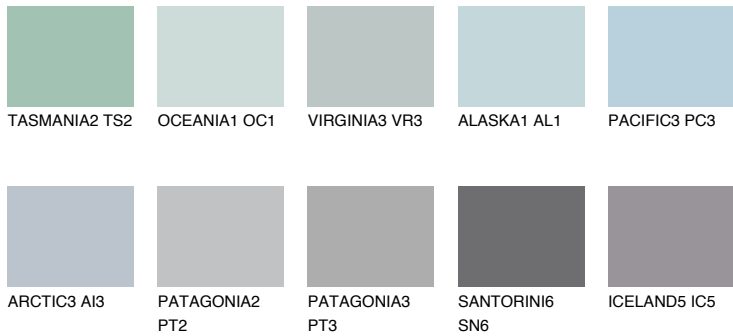

COLOUR DETAILS

SAMOA1 SA1

59% TSR 63%

Matching colours

COLOURS

INTENSE

For more information on plasters and paints, go to www.ceresit.lv

*The presented colours refer to plasters and paints offered by Ceresit. Due to the use of digital techniques, the presented colours might not represent the original ones, thus they cannot be considered as a reliable colour presentation. We recommend checking the authentic colour samples.