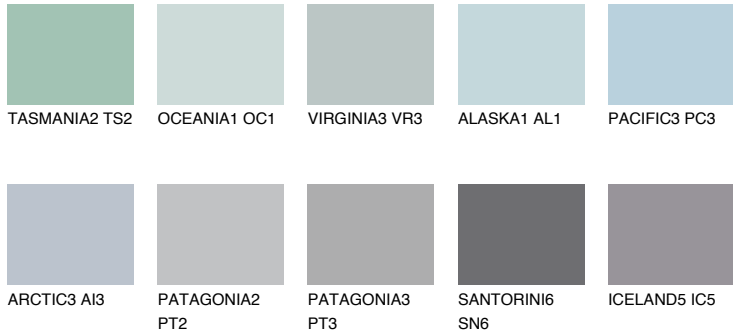

COLOUR DETAILS

SAMOA1 SA1

59% TSR 63%

Matching colours

COLOURS

INTENSE

For more information on plasters and paints, go to www.ceresit.lv

*The presented colours refer to plasters and paints offered by Ceresit. Due to the use of digital techniques, the presented colours might not represent the original ones, thus they cannot be considered as a reliable colour presentation. We recommend checking the authentic colour samples.