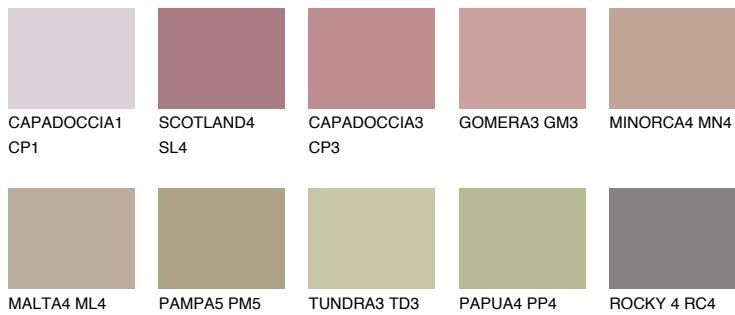

COLOUR DETAILS

FORMENTERA4 FR4

33% **TSR** 38%

Matching colours

COLOURS

INTENSE

For more information on plasters and paints, go to www.ceresit.lv

*The presented colours refer to plasters and paints offered by Ceresit. Due to the use of digital techniques, the presented colours might not represent the original ones, thus they cannot be considered as a reliable colour presentation. We recommend checking the authentic colour samples.