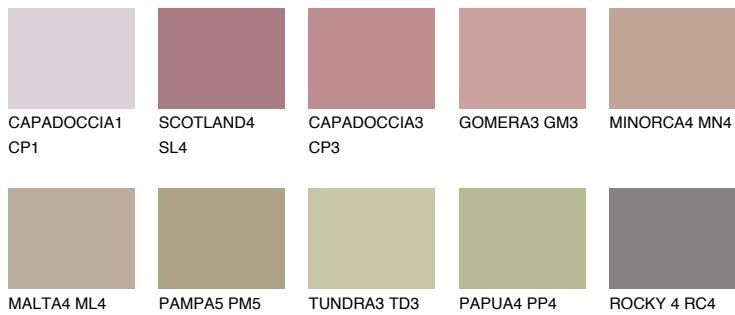

# COLOUR DETAILS

### Matching colours

#### COLOURS

#### INTENSE

For more information on plasters and paints, go to [www.ceresit.lv](http://www.ceresit.lv)

\*The presented colours refer to plasters and paints offered by Ceresit. Due to the use of digital techniques, the presented colours might not represent the original ones, thus they cannot be considered as a reliable colour presentation. We recommend checking the authentic colour samples.