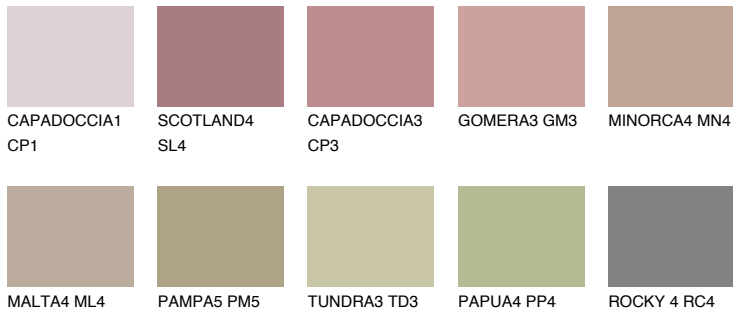

COLOUR DETAILS

FORMENTERA4 FR4

33% **TSR** 38%

Matching colours

COLOURS

INTENSE

For more information on plasters and paints, go to www.ceresit.lv

*The presented colours refer to plasters and paints offered by Ceresit. Due to the use of digital techniques, the presented colours might not represent the original ones, thus they cannot be considered as a reliable colour presentation. We recommend checking the authentic colour samples.