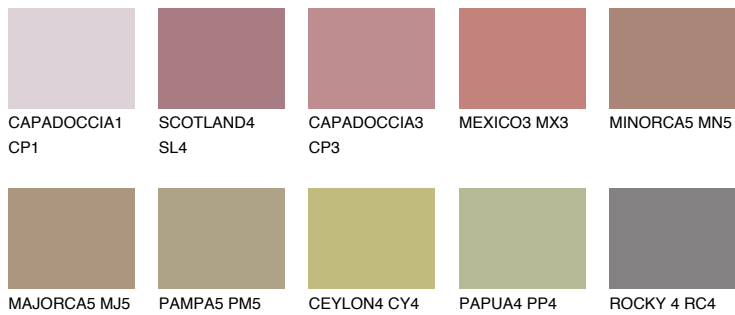

COLOUR DETAILS

FORMENTERA5 FR5

☀ 24% **TSR** 29%

Matching colours

COLOURS

INTENSE

For more information on plasters and paints, go to www.ceresit.lv

*The presented colours refer to plasters and paints offered by Ceresit. Due to the use of digital techniques, the presented colours might not represent the original ones, thus they cannot be considered as a reliable colour presentation. We recommend checking the authentic colour samples.