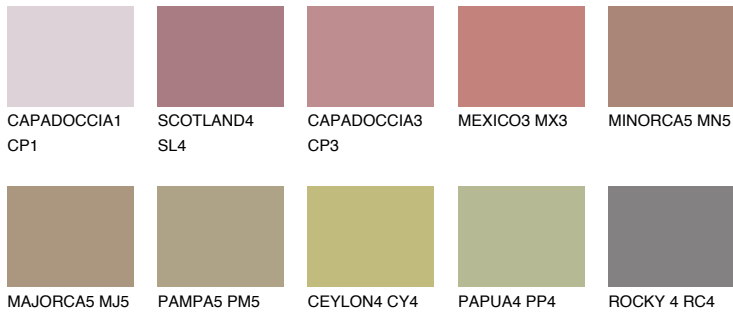

COLOUR DETAILS

FORMENTERA5 FR5

☀ 24% **TSR** 29%

Matching colours

COLOURS

INTENSE

For more information on plasters and paints, go to www.ceresit.lv

*The presented colours refer to plasters and paints offered by Ceresit. Due to the use of digital techniques, the presented colours might not represent the original ones, thus they cannot be considered as a reliable colour presentation. We recommend checking the authentic colour samples.