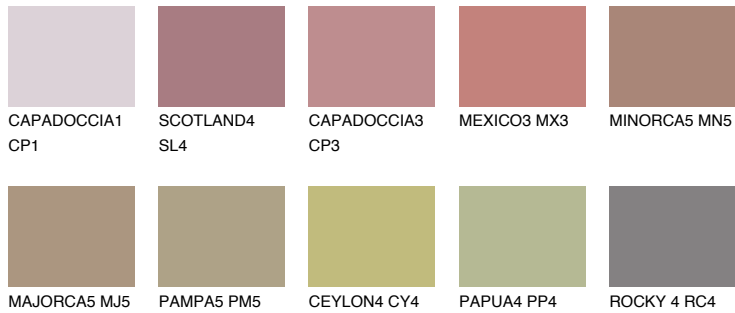

COLOUR DETAILS

FORMENTERA5 FR5

☀ 24% **TSR** 29%

Matching colours

COLOURS

INTENSE

For more information on plasters and paints, go to www.ceresit.lv

*The presented colours refer to plasters and paints offered by Ceresit. Due to the use of digital techniques, the presented colours might not represent the original ones, thus they cannot be considered as a reliable colour presentation. We recommend checking the authentic colour samples.