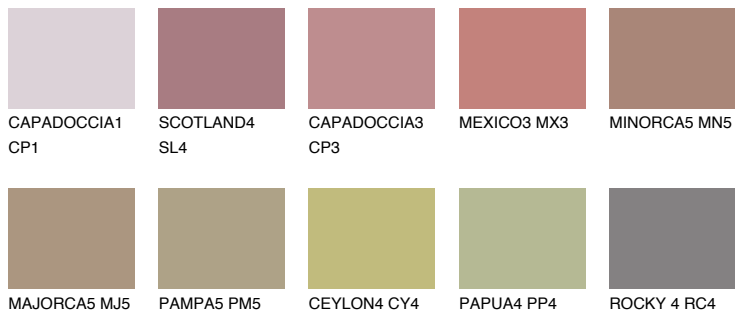

FORMENTERA5 FR5

☀ 24% **TSR** 29%

Matching colours

COLOURS

INTENSE

For more information on plasters and paints, go to
www.ceresit.lv

*The presented colours refer to plasters and paints offered by Ceresit. Due to the use of digital techniques, the presented colours might not represent the original ones, thus they cannot be considered as a reliable colour presentation. We recommend checking the authentic colour samples.