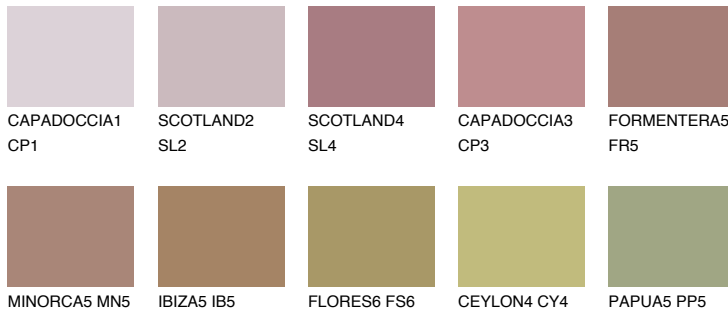

COLOUR DETAILS

FORMENTERA6 FR6

☀ 15% **TSR** 20%

Matching colours

COLOURS

INTENSE

For more information on plasters and paints, go to www.ceresit.lv

*The presented colours refer to plasters and paints offered by Ceresit. Due to the use of digital techniques, the presented colours might not represent the original ones, thus they cannot be considered as a reliable colour presentation. We recommend checking the authentic colour samples.