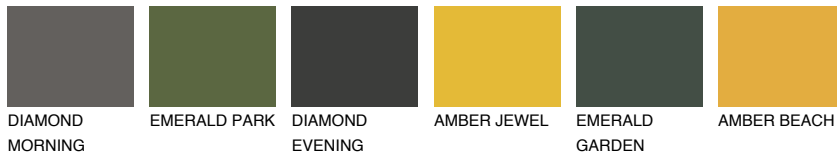

COLOUR DETAILS

FORMENTERA6 FR6

☀ 15% **TSR** 20%

Matching colours

COLOURS

INTENSE

For more information on plasters and paints, go to www.ceresit.lv

*The presented colours refer to plasters and paints offered by Ceresit. Due to the use of digital techniques, the presented colours might not represent the original ones, thus they cannot be considered as a reliable colour presentation. We recommend checking the authentic colour samples.