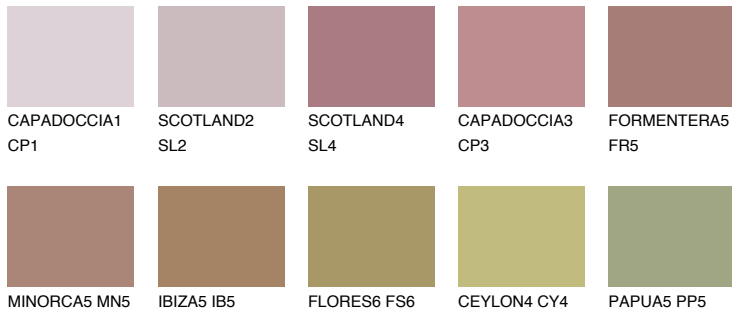

COLOUR DETAILS

FORMENTERA6 FR6

☀ 15% **TSR 20%**

Matching colours

COLOURS

INTENSE

For more information on plasters and paints, go to www.ceresit.lv

*The presented colours refer to plasters and paints offered by Ceresit. Due to the use of digital techniques, the presented colours might not represent the original ones, thus they cannot be considered as a reliable colour presentation. We recommend checking the authentic colour samples.