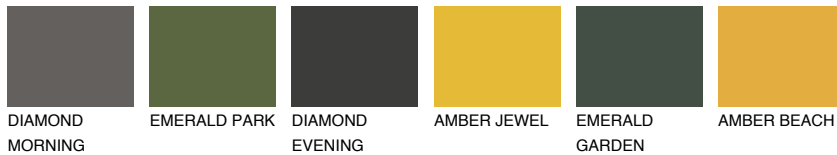

COLOUR DETAILS

FORMENTERA6 FR6

☀ 15%   **TSR 20%**

Matching colours

COLOURS

INTENSE

For more information on plasters and paints, go to
www.ceresit.lv

*The presented colours refer to plasters and paints offered by Ceresit. Due to the use of digital techniques, the presented colours might not represent the original ones, thus they cannot be considered as a reliable colour presentation. We recommend checking the authentic colour samples.