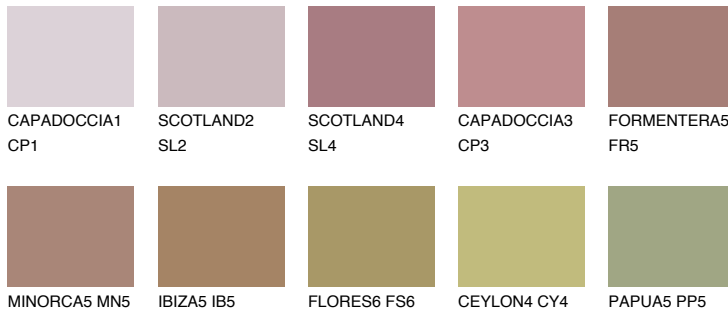

# COLOUR DETAILS

### Matching colours

#### COLOURS

#### INTENSE

For more information on plasters and paints, go to  
[www.ceresit.lv](http://www.ceresit.lv)

\*The presented colours refer to plasters and paints offered by Ceresit. Due to the use of digital techniques, the presented colours might not represent the original ones, thus they cannot be considered as a reliable colour presentation. We recommend checking the authentic colour samples.