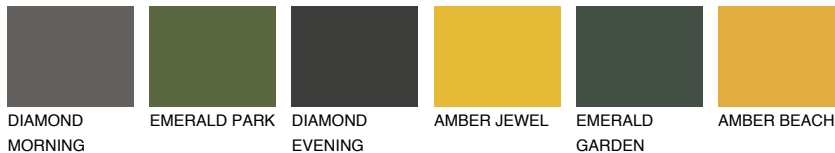

COLOUR DETAILS

FORMENTERA6 FR6

☀ 15% **TSR 20%**

Matching colours

COLOURS

INTENSE

For more information on plasters and paints, go to www.ceresit.lv

*The presented colours refer to plasters and paints offered by Ceresit. Due to the use of digital techniques, the presented colours might not represent the original ones, thus they cannot be considered as a reliable colour presentation. We recommend checking the authentic colour samples.