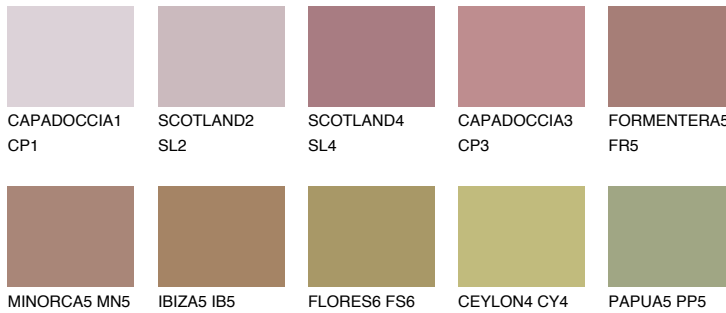

COLOUR DETAILS

FORMENTERA6 FR6

☀ 15% **TSR 20%**

Matching colours

COLOURS

INTENSE

For more information on plasters and paints, go to www.ceresit.lv

*The presented colours refer to plasters and paints offered by Ceresit. Due to the use of digital techniques, the presented colours might not represent the original ones, thus they cannot be considered as a reliable colour presentation. We recommend checking the authentic colour samples.