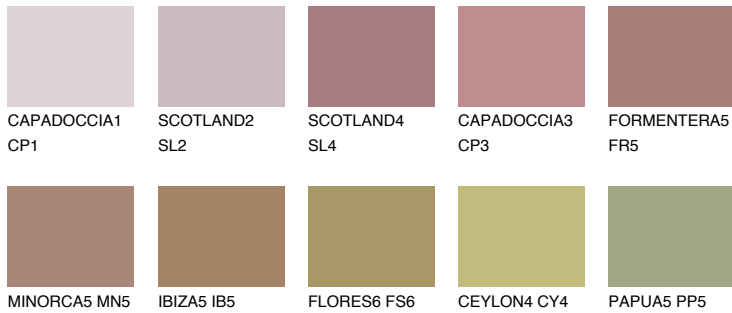

# COLOUR DETAILS

### Matching colours

#### COLOURS

#### INTENSE

For more information on plasters and paints, go to [www.ceresit.lv](http://www.ceresit.lv)

\*The presented colours refer to plasters and paints offered by Ceresit. Due to the use of digital techniques, the presented colours might not represent the original ones, thus they cannot be considered as a reliable colour presentation. We recommend checking the authentic colour samples.