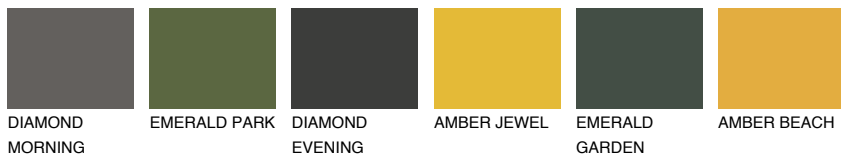

COLOUR DETAILS

FORMENTERA6 FR6

☀️ 15%   **TSR 20%**

Matching colours

COLOURS

INTENSE

For more information on plasters and paints, go to www.ceresit.lv

*The presented colours refer to plasters and paints offered by Ceresit. Due to the use of digital techniques, the presented colours might not represent the original ones, thus they cannot be considered as a reliable colour presentation. We recommend checking the authentic colour samples.