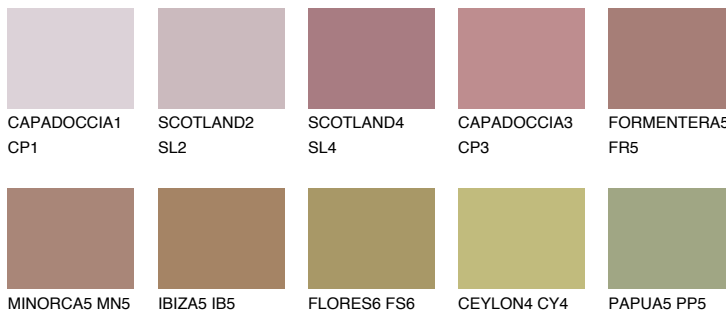

COLOUR DETAILS

FORMENTERA6 FR6

☀ 15% **TSR 20%**

Matching colours

COLOURS

INTENSE

For more information on plasters and paints, go to www.ceresit.lv

*The presented colours refer to plasters and paints offered by Ceresit. Due to the use of digital techniques, the presented colours might not represent the original ones, thus they cannot be considered as a reliable colour presentation. We recommend checking the authentic colour samples.