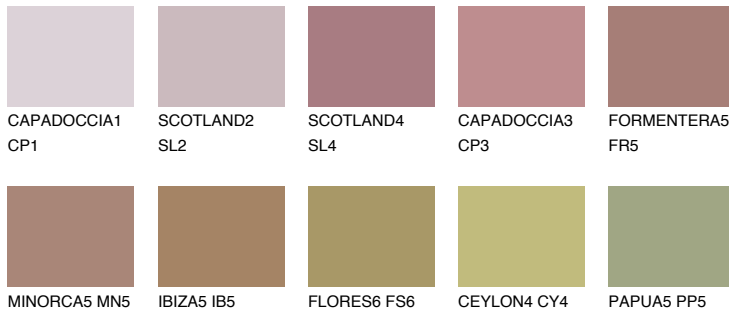

COLOUR DETAILS

FORMENTERA6 FR6

☀️ 15% **TSR** 20%

Matching colours

COLOURS

INTENSE

For more information on plasters and paints, go to www.ceresit.lv

*The presented colours refer to plasters and paints offered by Ceresit. Due to the use of digital techniques, the presented colours might not represent the original ones, thus they cannot be considered as a reliable colour presentation. We recommend checking the authentic colour samples.