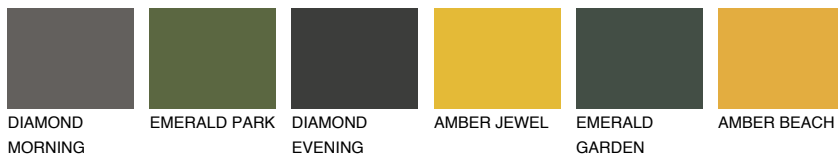

COLOUR DETAILS

FORMENTERA6 FR6

☀️ 15% **TSR** 20%

Matching colours

COLOURS

INTENSE

For more information on plasters and paints, go to www.ceresit.lv

*The presented colours refer to plasters and paints offered by Ceresit. Due to the use of digital techniques, the presented colours might not represent the original ones, thus they cannot be considered as a reliable colour presentation. We recommend checking the authentic colour samples.