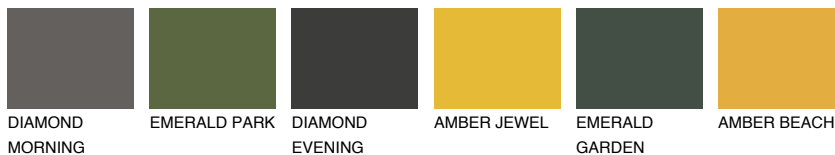

COLOUR DETAILS

FORMENTERA6 FR6

☀ 15% **TSR 20%**

Matching colours

COLOURS

INTENSE

For more information on plasters and paints, go to www.ceresit.lv

*The presented colours refer to plasters and paints offered by Ceresit. Due to the use of digital techniques, the presented colours might not represent the original ones, thus they cannot be considered as a reliable colour presentation. We recommend checking the authentic colour samples.