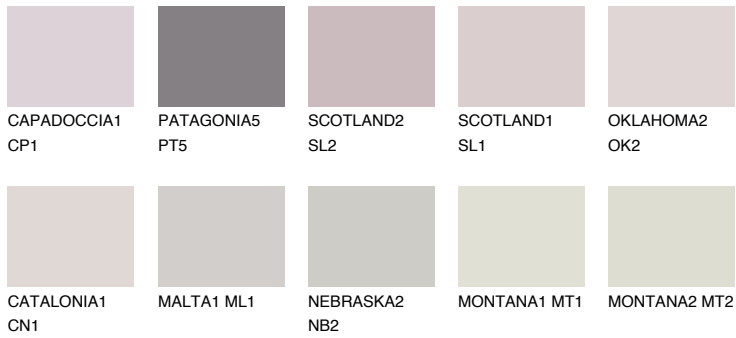

# COLOUR DETAILS

## ASTURIA1 AS1

62% TSR 65%

### Matching colours

#### COLOURS