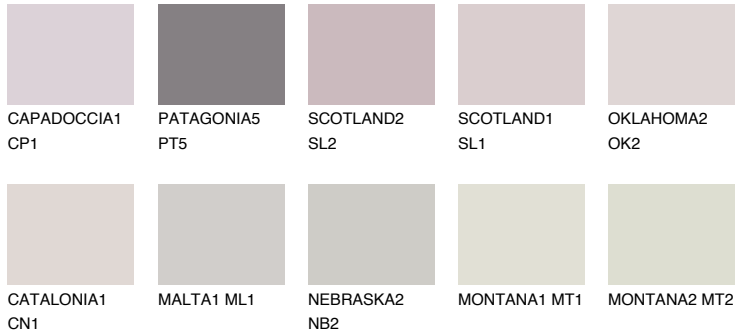

COLOUR DETAILS

ASTURIA1 AS1

62% TSR 65%

Matching colours

COLOURS

INTENSE

For more information on plasters and paints, go to www.ceresit.lv

*The presented colours refer to plasters and paints offered by Ceresit. Due to the use of digital techniques, the presented colours might not represent the original ones, thus they cannot be considered as a reliable colour presentation. We recommend checking the authentic colour samples.