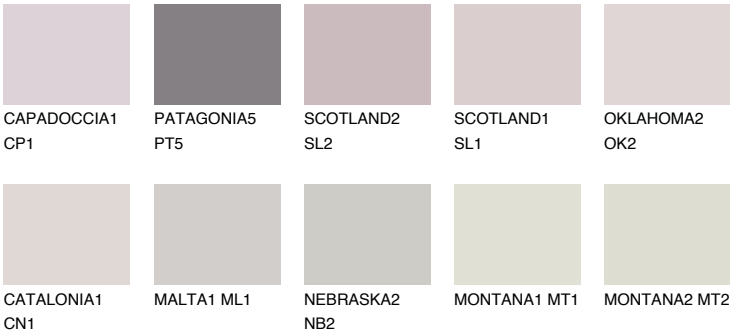

ASTURIA1 AS1

62% TSR 65%

Matching colours

COLOURS

INTENSE

For more information on plasters and paints, go to www.ceresit.lv

*The presented colours refer to plasters and paints offered by Ceresit. Due to the use of digital techniques, the presented colours might not represent the original ones, thus they cannot be considered as a reliable colour presentation. We recommend checking the authentic colour samples.