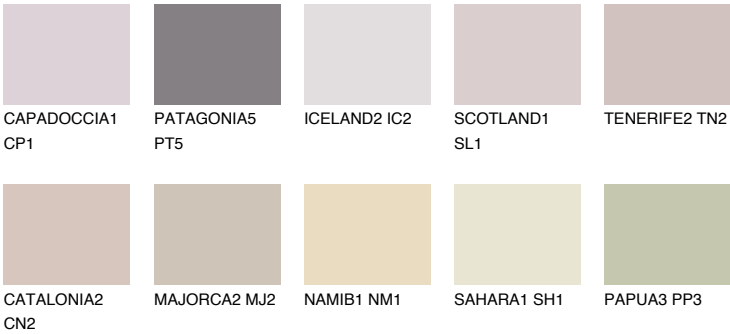

## ASTURIA2 AS2

52% TSR 58%

### Matching colours

#### COLOURS

#### INTENSE

For more information on plasters and paints, go to [www.ceresit.lv](http://www.ceresit.lv)

\*The presented colours refer to plasters and paints offered by Ceresit. Due to the use of digital techniques, the presented colours might not represent the original ones, thus they cannot be considered as a reliable colour presentation. We recommend checking the authentic colour samples.