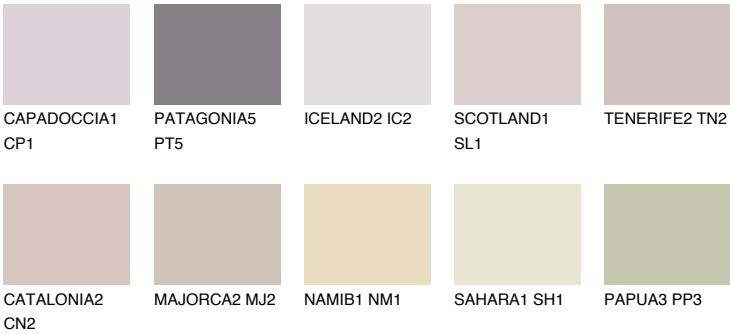

ASTURIA2 AS2

52% TSR 58%

Matching colours

COLOURS

INTENSE

For more information on plasters and paints, go to www.ceresit.lv

*The presented colours refer to plasters and paints offered by Ceresit. Due to the use of digital techniques, the presented colours might not represent the original ones, thus they cannot be considered as a reliable colour presentation. We recommend checking the authentic colour samples.