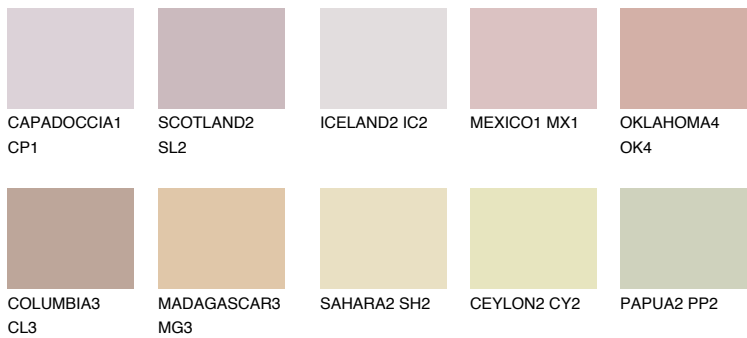

COLOUR DETAILS

ASTURIA3 AS3

45% TSR 46%

Matching colours

COLOURS

INTENSE

For more information on plasters and paints, go to www.ceresit.lv

*The presented colours refer to plasters and paints offered by Ceresit. Due to the use of digital techniques, the presented colours might not represent the original ones, thus they cannot be considered as a reliable colour presentation. We recommend checking the authentic colour samples.