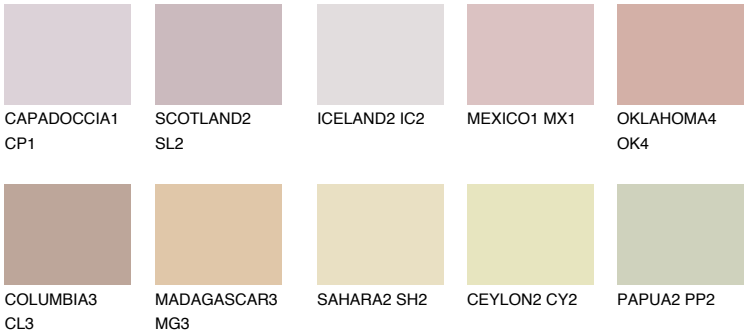

ASTURIA3 AS3

45% TSR 46%

Matching colours

COLOURS

INTENSE

For more information on plasters and paints, go to www.ceresit.lv

*The presented colours refer to plasters and paints offered by Ceresit. Due to the use of digital techniques, the presented colours might not represent the original ones, thus they cannot be considered as a reliable colour presentation. We recommend checking the authentic colour samples.