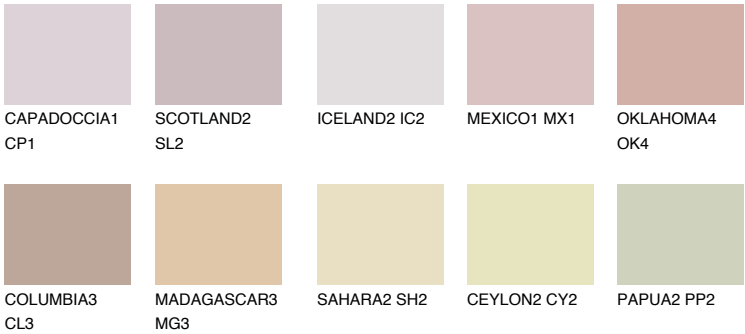

ASTURIA3 AS3

45% **TSR** 46%

Matching colours

COLOURS

INTENSE

For more information on plasters and paints, go to www.ceresit.lv

*The presented colours refer to plasters and paints offered by Ceresit. Due to the use of digital techniques, the presented colours might not represent the original ones, thus they cannot be considered as a reliable colour presentation. We recommend checking the authentic colour samples.