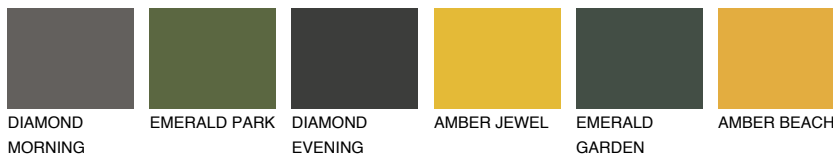

ASTURIA4 AS4

30% TSR 34%

Matching colours

COLOURS

INTENSE

For more information on plasters and paints, go to www.ceresit.lv

*The presented colours refer to plasters and paints offered by Ceresit. Due to the use of digital techniques, the presented colours might not represent the original ones, thus they cannot be considered as a reliable colour presentation. We recommend checking the authentic colour samples.