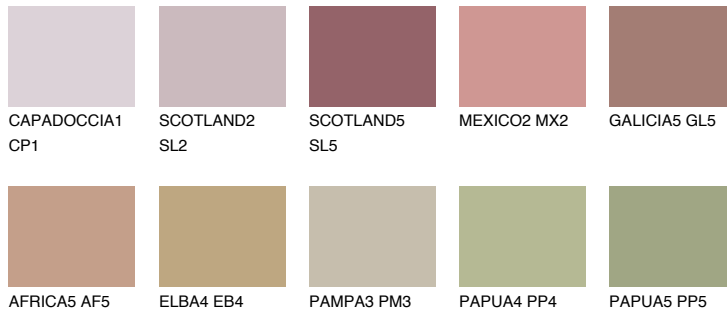

ASTURIA4 AS4

30% TSR 34%

Matching colours

COLOURS

INTENSE

For more information on plasters and paints, go to www.ceresit.lv

*The presented colours refer to plasters and paints offered by Ceresit. Due to the use of digital techniques, the presented colours might not represent the original ones, thus they cannot be considered as a reliable colour presentation. We recommend checking the authentic colour samples.