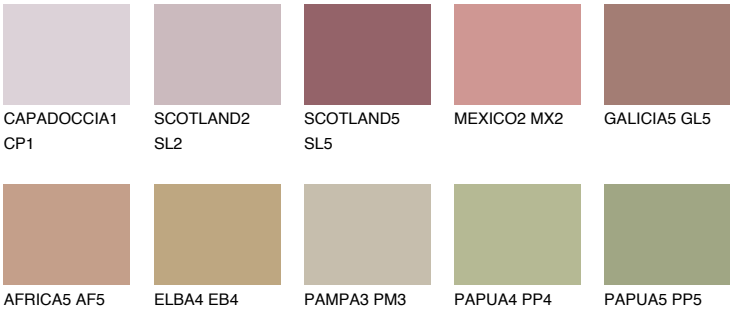

## ASTURIA4 AS4

30% TSR 34%

### Matching colours

#### COLOURS

#### INTENSE

For more information on plasters and paints, go to [www.ceresit.lv](http://www.ceresit.lv)

\*The presented colours refer to plasters and paints offered by Ceresit. Due to the use of digital techniques, the presented colours might not represent the original ones, thus they cannot be considered as a reliable colour presentation. We recommend checking the authentic colour samples.