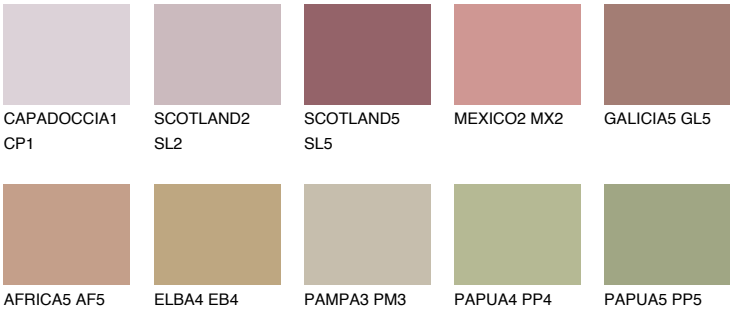

ASTURIA4 AS4

30% TSR 34%

Matching colours

COLOURS

INTENSE

For more information on plasters and paints, go to www.ceresit.lv

*The presented colours refer to plasters and paints offered by Ceresit. Due to the use of digital techniques, the presented colours might not represent the original ones, thus they cannot be considered as a reliable colour presentation. We recommend checking the authentic colour samples.