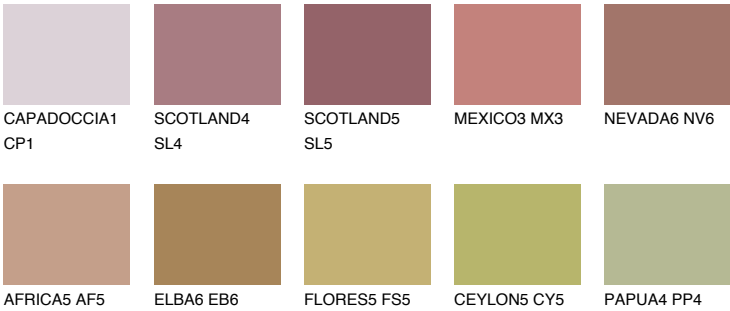

ASTURIA5 AS5

☀ 23% **TSR 30%**

Matching colours

COLOURS

INTENSE

For more information on plasters and paints, go to www.ceresit.lv

*The presented colours refer to plasters and paints offered by Ceresit. Due to the use of digital techniques, the presented colours might not represent the original ones, thus they cannot be considered as a reliable colour presentation. We recommend checking the authentic colour samples.