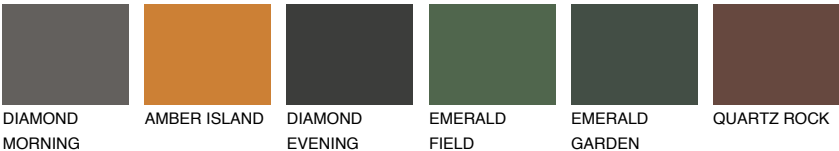

ASTURIA5 AS5

☀ 23% **TSR 30%**

Matching colours

COLOURS

INTENSE

For more information on plasters and paints, go to www.ceresit.lv

*The presented colours refer to plasters and paints offered by Ceresit. Due to the use of digital techniques, the presented colours might not represent the original ones, thus they cannot be considered as a reliable colour presentation. We recommend checking the authentic colour samples.