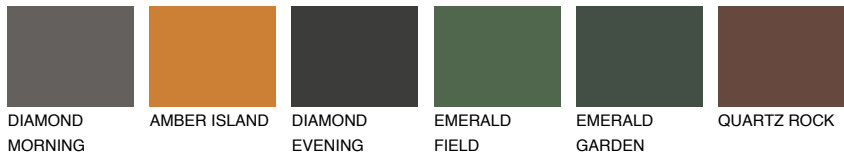

COLOUR DETAILS

ASTURIA5 AS5

☀ 23% **TSR 30%**

Matching colours

COLOURS

INTENSE

For more information on plasters and paints, go to www.ceresit.lv

*The presented colours refer to plasters and paints offered by Ceresit. Due to the use of digital techniques, the presented colours might not represent the original ones, thus they cannot be considered as a reliable colour presentation. We recommend checking the authentic colour samples.