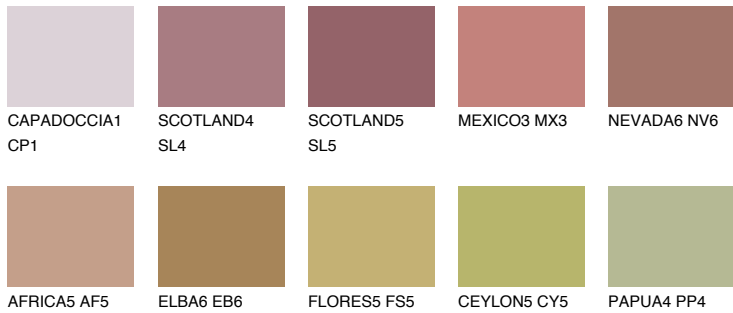

COLOUR DETAILS

ASTURIA5 AS5

☀ 23% **TSR 30%**

Matching colours

COLOURS

INTENSE

For more information on plasters and paints, go to www.ceresit.lv

*The presented colours refer to plasters and paints offered by Ceresit. Due to the use of digital techniques, the presented colours might not represent the original ones, thus they cannot be considered as a reliable colour presentation. We recommend checking the authentic colour samples.