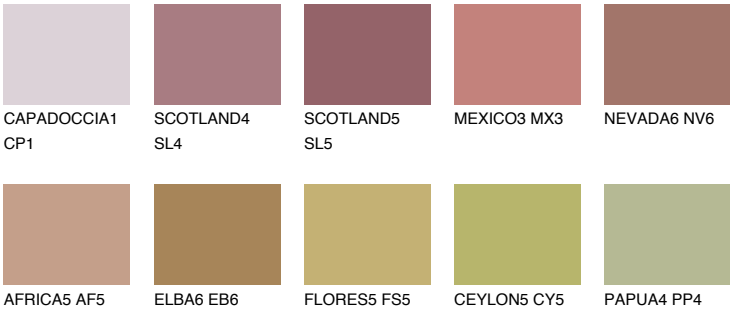

## ASTURIA5 AS5

☀️ 23%    **TSR 30%**

### Matching colours

#### COLOURS

#### INTENSE

For more information on plasters and paints, go to [www.ceresit.lv](http://www.ceresit.lv)

\*The presented colours refer to plasters and paints offered by Ceresit. Due to the use of digital techniques, the presented colours might not represent the original ones, thus they cannot be considered as a reliable colour presentation. We recommend checking the authentic colour samples.