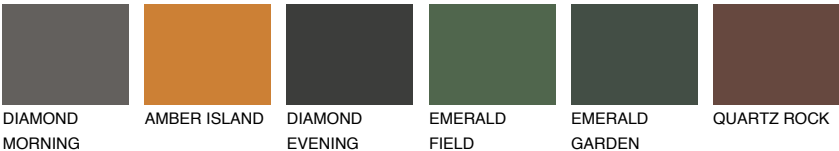

## ASTURIA5 AS5

23% **TSR** 30%

### Matching colours

#### COLOURS

#### INTENSE

For more information on plasters and paints, go to [www.ceresit.lv](http://www.ceresit.lv)

\*The presented colours refer to plasters and paints offered by Ceresit. Due to the use of digital techniques, the presented colours might not represent the original ones, thus they cannot be considered as a reliable colour presentation. We recommend checking the authentic colour samples.