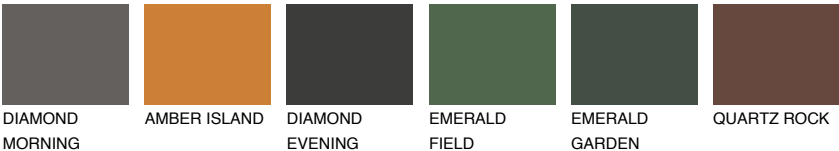

## ASTURIA5 AS5

☀️ 23%    **TSR 30%**

### Matching colours

#### COLOURS

#### INTENSE

For more information on plasters and paints, go to [www.ceresit.lv](http://www.ceresit.lv)

\*The presented colours refer to plasters and paints offered by Ceresit. Due to the use of digital techniques, the presented colours might not represent the original ones, thus they cannot be considered as a reliable colour presentation. We recommend checking the authentic colour samples.