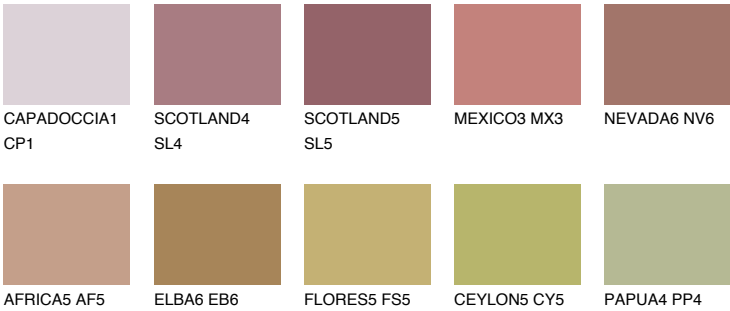

## ASTURIA5 AS5

23% **TSR** 30%

### Matching colours

#### COLOURS

#### INTENSE

For more information on plasters and paints, go to [www.ceresit.lv](http://www.ceresit.lv)

\*The presented colours refer to plasters and paints offered by Ceresit. Due to the use of digital techniques, the presented colours might not represent the original ones, thus they cannot be considered as a reliable colour presentation. We recommend checking the authentic colour samples.