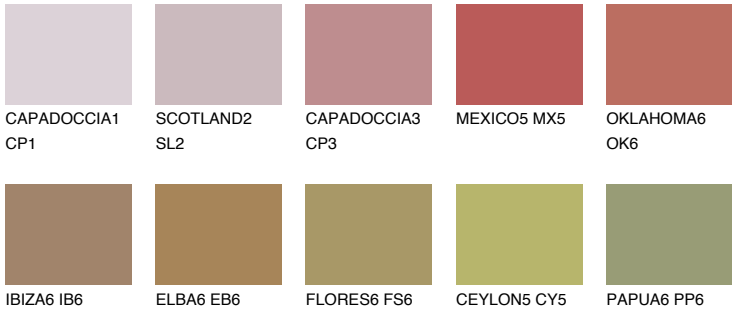

ASTURIA6 AS6

18% **TSR** 26%

Matching colours

COLOURS

INTENSE

For more information on plasters and paints, go to www.ceresit.lv

*The presented colours refer to plasters and paints offered by Ceresit. Due to the use of digital techniques, the presented colours might not represent the original ones, thus they cannot be considered as a reliable colour presentation. We recommend checking the authentic colour samples.