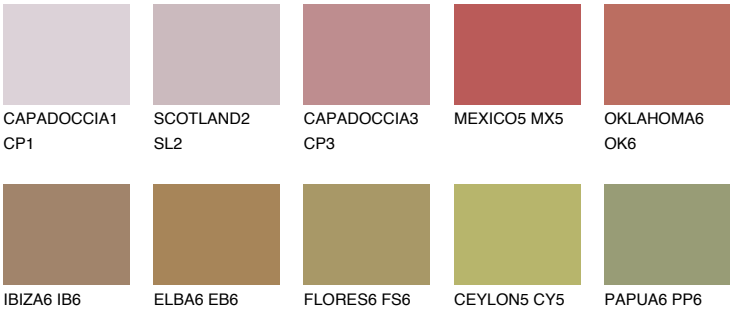

## ASTURIA6 AS6

18% **TSR** 26%

### Matching colours

#### COLOURS

#### INTENSE

For more information on plasters and paints, go to [www.ceresit.lv](http://www.ceresit.lv)

\*The presented colours refer to plasters and paints offered by Ceresit. Due to the use of digital techniques, the presented colours might not represent the original ones, thus they cannot be considered as a reliable colour presentation. We recommend checking the authentic colour samples.