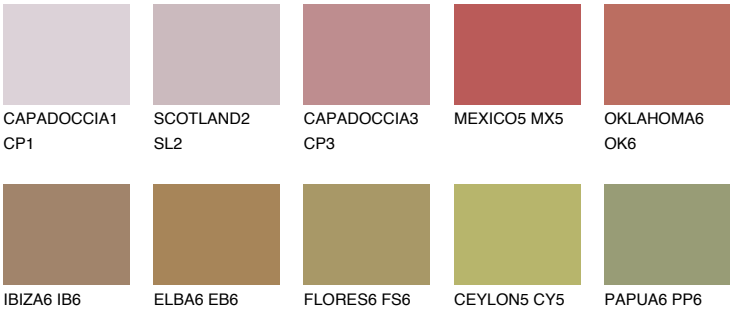

ASTURIA6 AS6

18% **TSR** 26%

Matching colours

COLOURS

INTENSE

For more information on plasters and paints, go to www.ceresit.lv

*The presented colours refer to plasters and paints offered by Ceresit. Due to the use of digital techniques, the presented colours might not represent the original ones, thus they cannot be considered as a reliable colour presentation. We recommend checking the authentic colour samples.