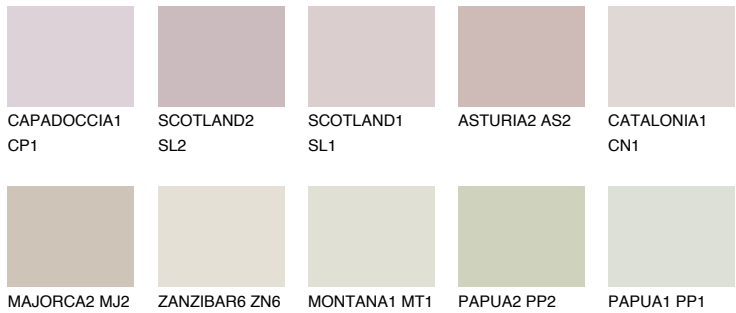

COLOUR DETAILS

GALICIA1 GL1

62% TSR 60%

Matching colours

COLOURS

INTENSE

For more information on plasters and paints, go to www.ceresit.lv

*The presented colours refer to plasters and paints offered by Ceresit. Due to the use of digital techniques, the presented colours might not represent the original ones, thus they cannot be considered as a reliable colour presentation. We recommend checking the authentic colour samples.