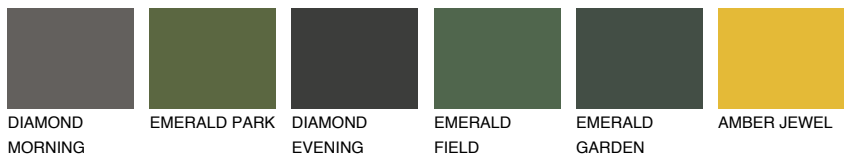

COLOUR DETAILS

GALICIA1 GL1

62% TSR 60%

Matching colours

COLOURS

INTENSE

For more information on plasters and paints, go to www.ceresit.lv

*The presented colours refer to plasters and paints offered by Ceresit. Due to the use of digital techniques, the presented colours might not represent the original ones, thus they cannot be considered as a reliable colour presentation. We recommend checking the authentic colour samples.