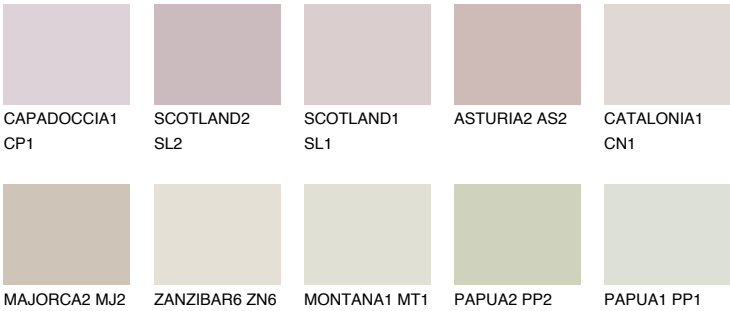

COLOUR DETAILS

GALICIA1 GL1

62% TSR 60%

Matching colours

COLOURS

INTENSE

For more information on plasters and paints, go to www.ceresit.lv

*The presented colours refer to plasters and paints offered by Ceresit. Due to the use of digital techniques, the presented colours might not represent the original ones, thus they cannot be considered as a reliable colour presentation. We recommend checking the authentic colour samples.