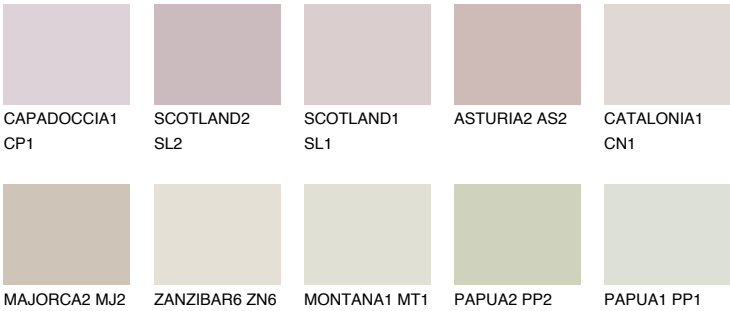

# COLOUR DETAILS

## GALICIA1 GL1

62% TSR 60%

### Matching colours

#### COLOURS