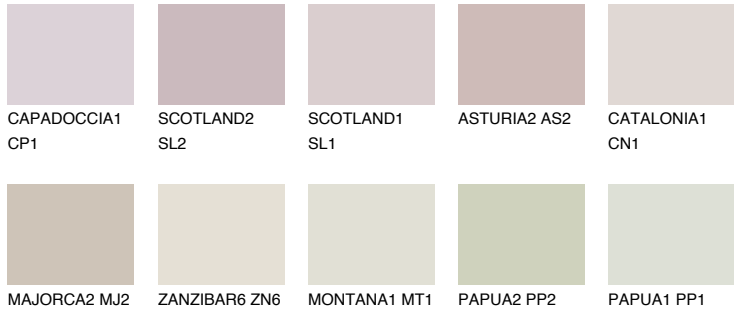

COLOUR DETAILS

GALICIA1 GL1

62% TSR 60%

Matching colours

COLOURS

INTENSE

For more information on plasters and paints, go to www.ceresit.lv

*The presented colours refer to plasters and paints offered by Ceresit. Due to the use of digital techniques, the presented colours might not represent the original ones, thus they cannot be considered as a reliable colour presentation. We recommend checking the authentic colour samples.