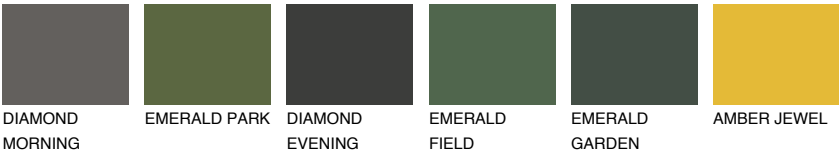

COLOUR DETAILS

GALICIA1 GL1

62% TSR 60%

Matching colours

COLOURS

INTENSE

For more information on plasters and paints, go to www.ceresit.lv

*The presented colours refer to plasters and paints offered by Ceresit. Due to the use of digital techniques, the presented colours might not represent the original ones, thus they cannot be considered as a reliable colour presentation. We recommend checking the authentic colour samples.