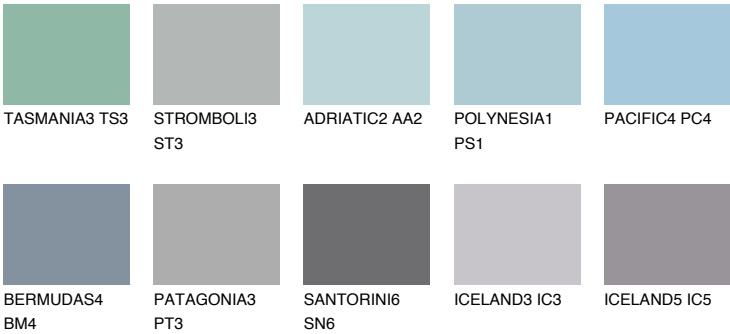

SAMOA2 SA2

52% TSR 57%

Matching colours

COLOURS

INTENSE

For more information on plasters and paints, go to www.ceresit.lv

*The presented colours refer to plasters and paints offered by Ceresit. Due to the use of digital techniques, the presented colours might not represent the original ones, thus they cannot be considered as a reliable colour presentation. We recommend checking the authentic colour samples.