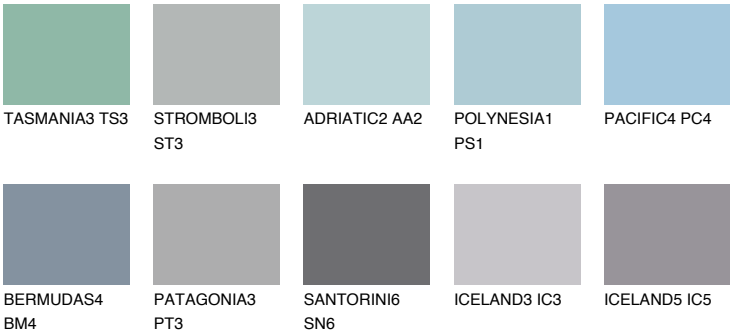

## SAMOA2 SA2

52% TSR 57%

### Matching colours

#### COLOURS