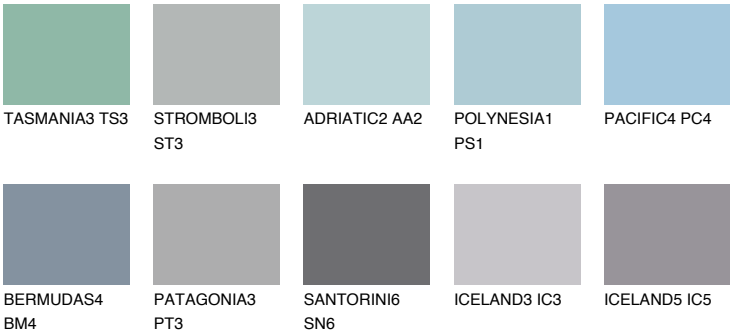

SAMOA2 SA2

52% **TSR** 57%

Matching colours

COLOURS

INTENSE

For more information on plasters and paints, go to www.ceresit.lv

*The presented colours refer to plasters and paints offered by Ceresit. Due to the use of digital techniques, the presented colours might not represent the original ones, thus they cannot be considered as a reliable colour presentation. We recommend checking the authentic colour samples.