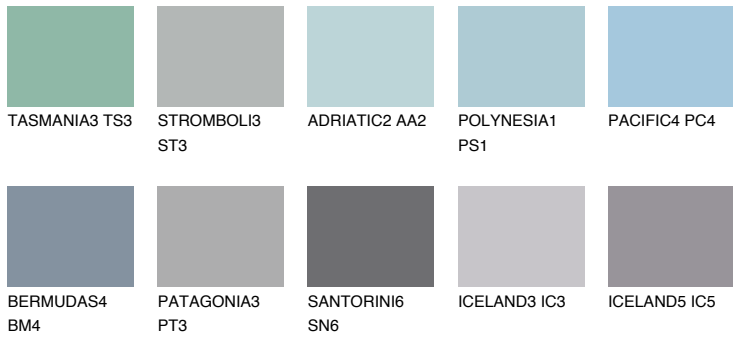

## SAMOA2 SA2

52% TSR 57%

### Matching colours

#### COLOURS

#### INTENSE

For more information on plasters and paints, go to [www.ceresit.lv](http://www.ceresit.lv)

\*The presented colours refer to plasters and paints offered by Ceresit. Due to the use of digital techniques, the presented colours might not represent the original ones, thus they cannot be considered as a reliable colour presentation. We recommend checking the authentic colour samples.