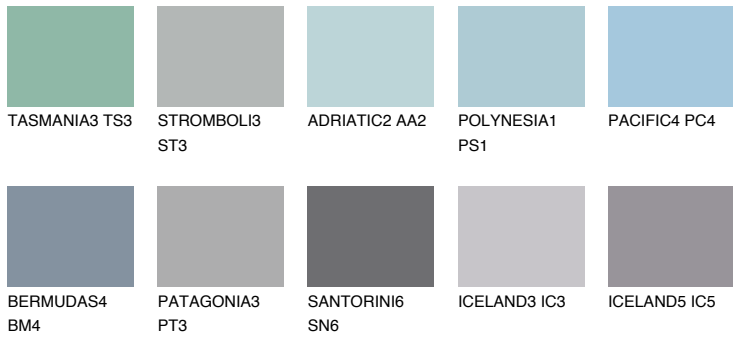

SAMOA2 SA2

52% **TSR** 57%

Matching colours

COLOURS

INTENSE

For more information on plasters and paints, go to www.ceresit.lv

*The presented colours refer to plasters and paints offered by Ceresit. Due to the use of digital techniques, the presented colours might not represent the original ones, thus they cannot be considered as a reliable colour presentation. We recommend checking the authentic colour samples.